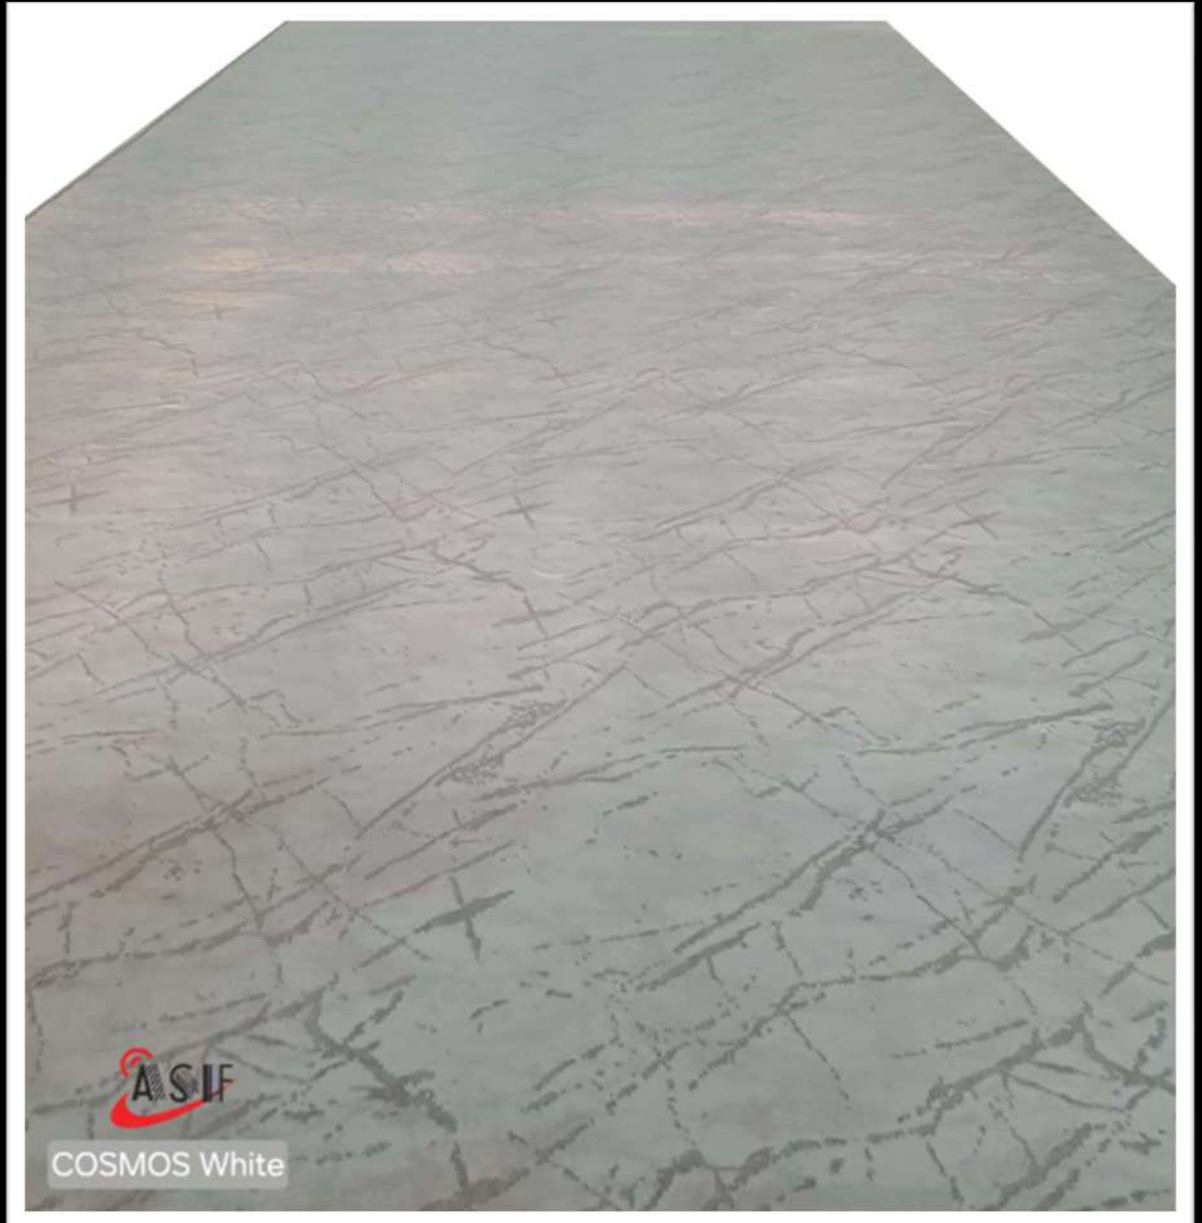

NEW ARRIVAL

Design Carpets

COSMOS Thickness: 11mm | Roll Size: 25x4 mtr

GRAY

LBROWN

D.GRAY

NAVY

COSMOS White