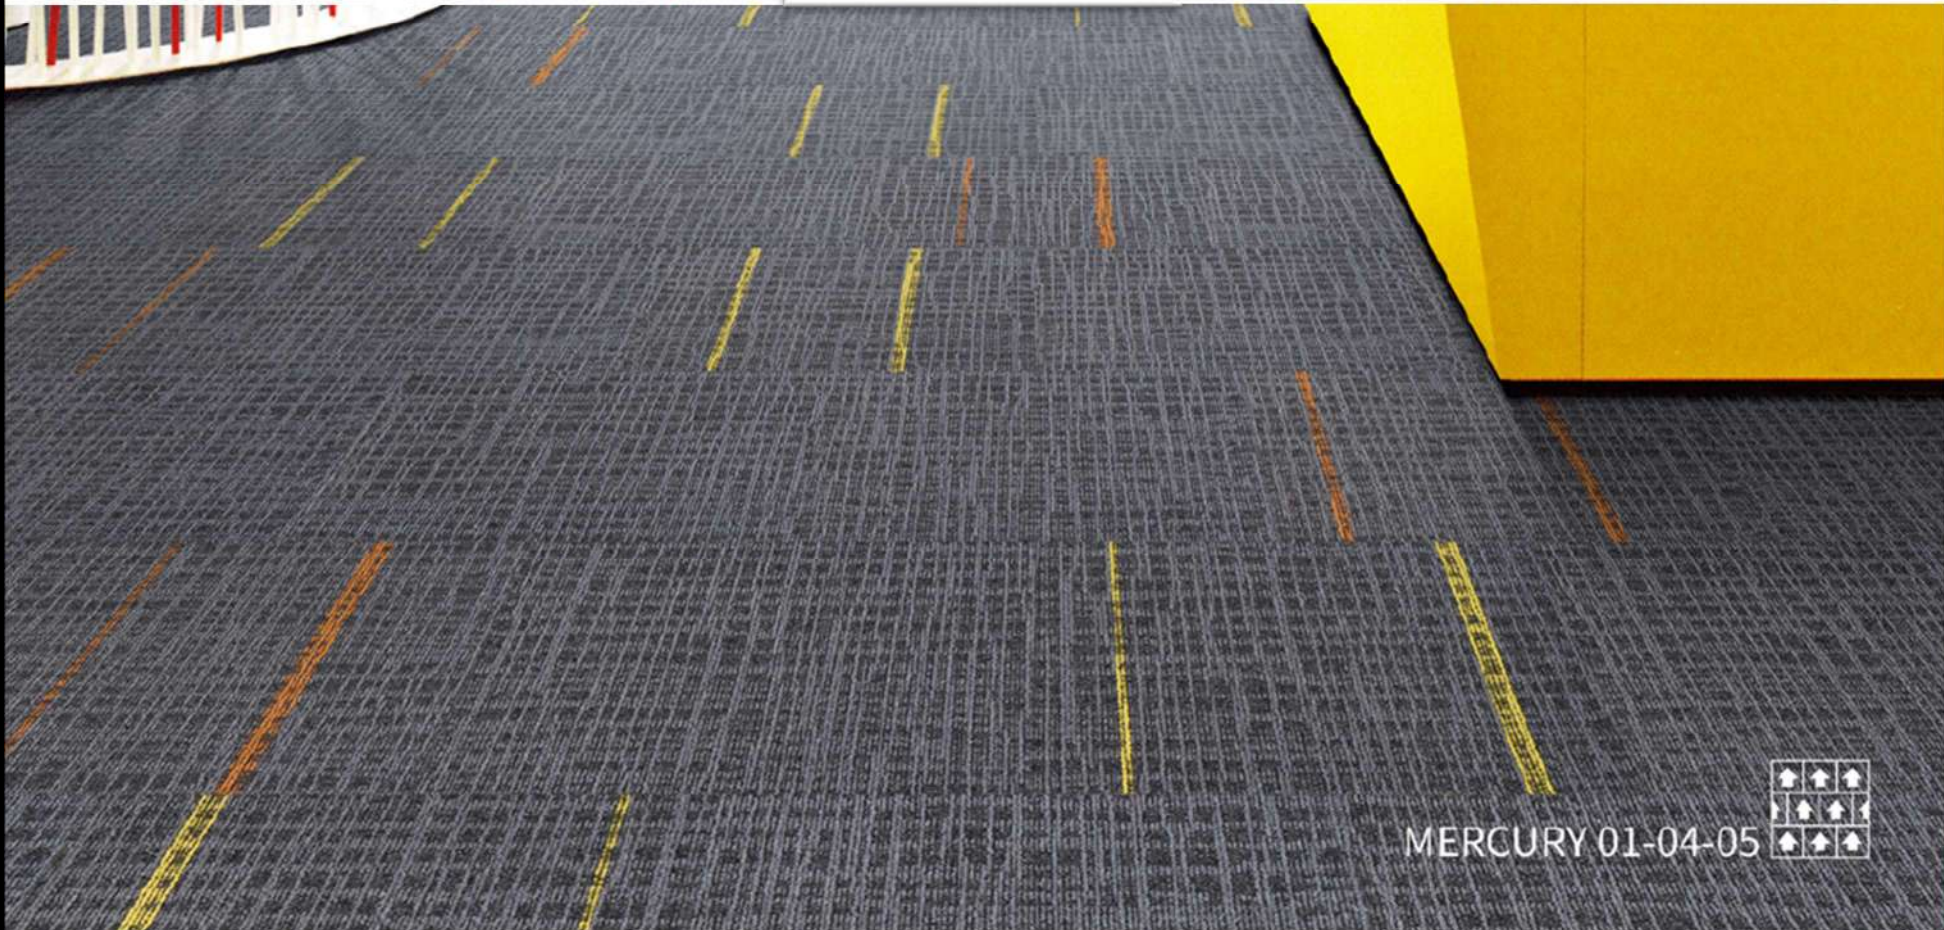

COLORMIX

Tile Size: 50 x 50cm | Box Size: 20pcs / 5sqm

Carpet Tiles

EARTH Nylon-FR Tile Size: 50 x 50cm | Box Size: 20pcs / 5sqm

Carpet Tiles

MERCURY Nylon-FR Tile Size: 50 x 50cm | Box Size: 20pcs / 5sqm

Carpet Tiles