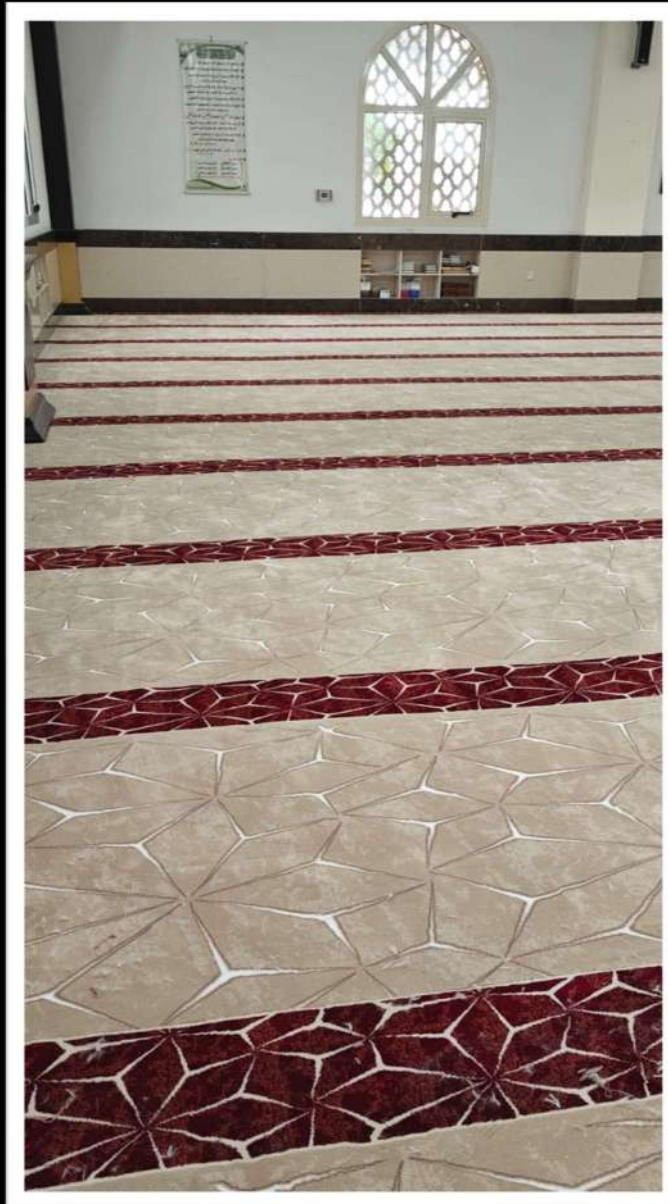

BLUE

RED

GREEN

Mosque Carpets

AL HARAMAIN 1 million points
Thickness: 16mm | Roll Size: 25x4 mtr

Mosque Carpets

AL IQRA

1 million points