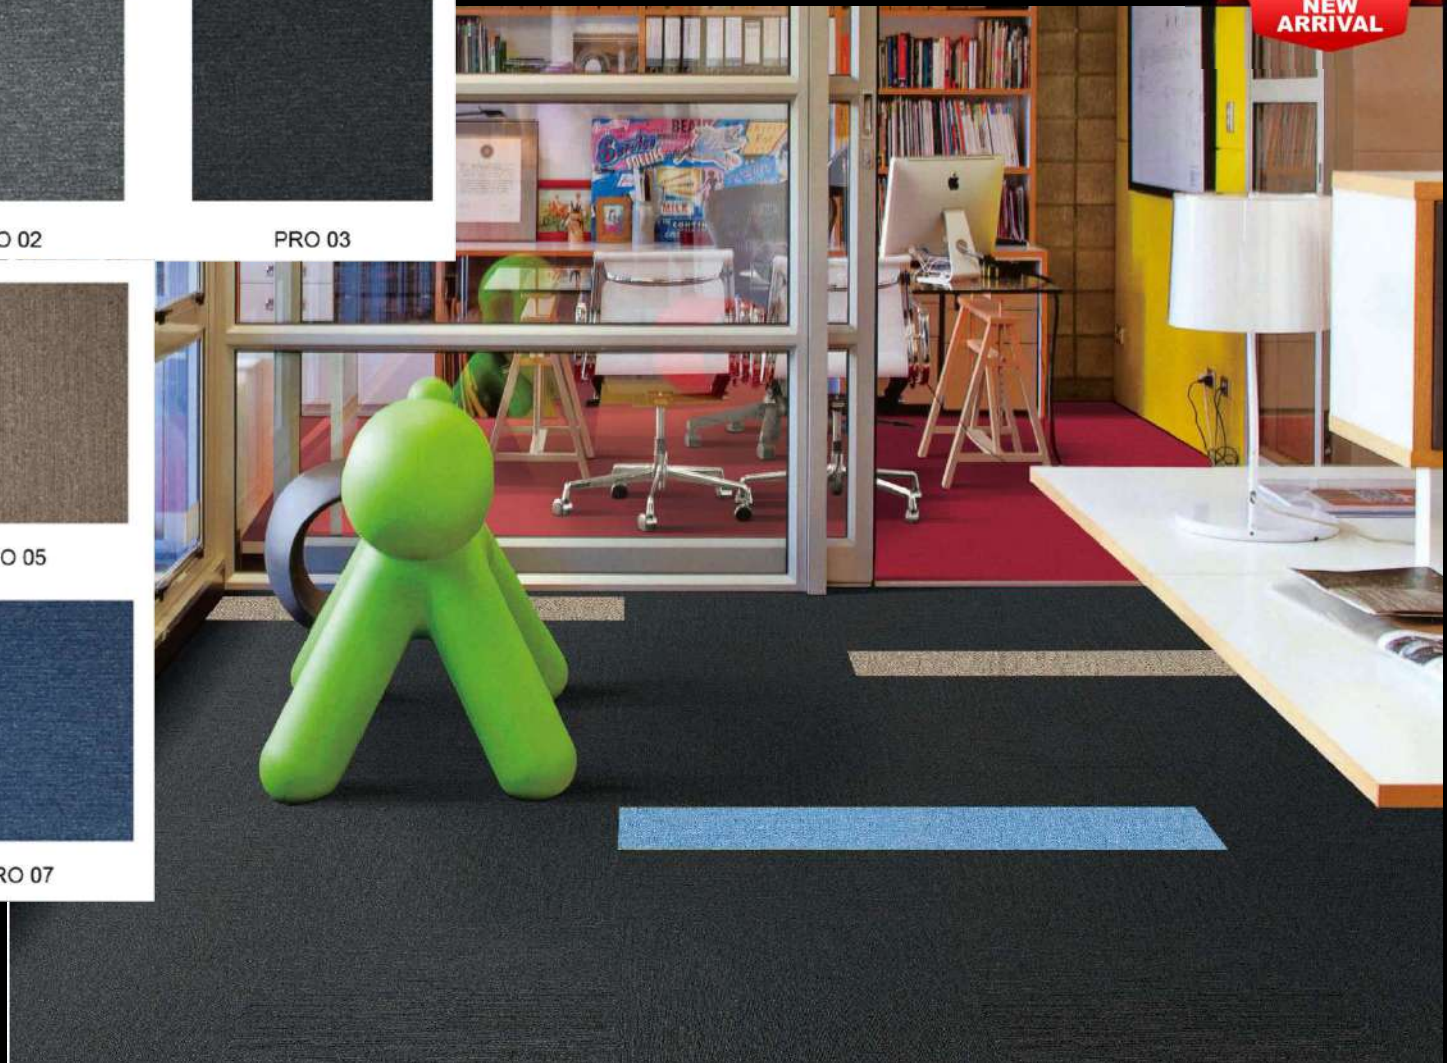

PRODUCT Carpet Tiles

PLAIN PRO **FR*** Tile Size: 50 x 50cm | Box Size: 20pcs / 5sqm

Launching Soon
in NOV/DEC 2025

**NEW
ARRIVAL**