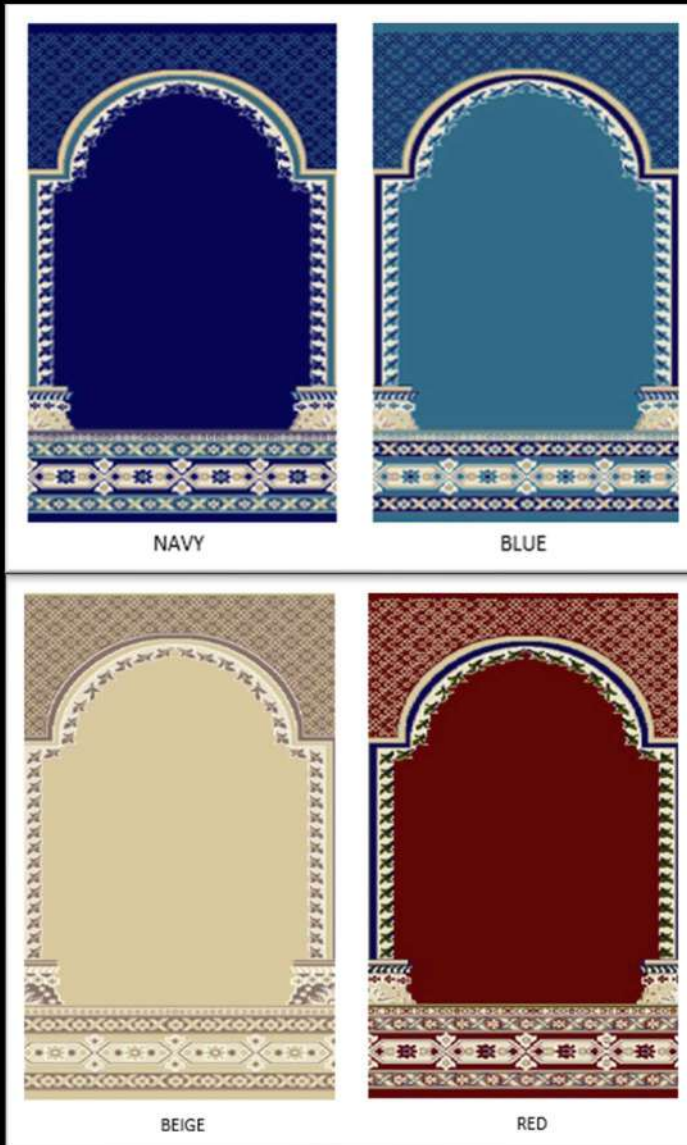

GREEN

AL MARWA

Thickness: 12mm |
Roll Size: 25x4 mtr

BEIGE

Mosque Carpets

AL GAZA Thickness: 12mm | Roll Size: 25x4 mtr

Mosque Carpets

AL SHA'AM Thickness: 12mm | Roll Size: 25x4 mtr