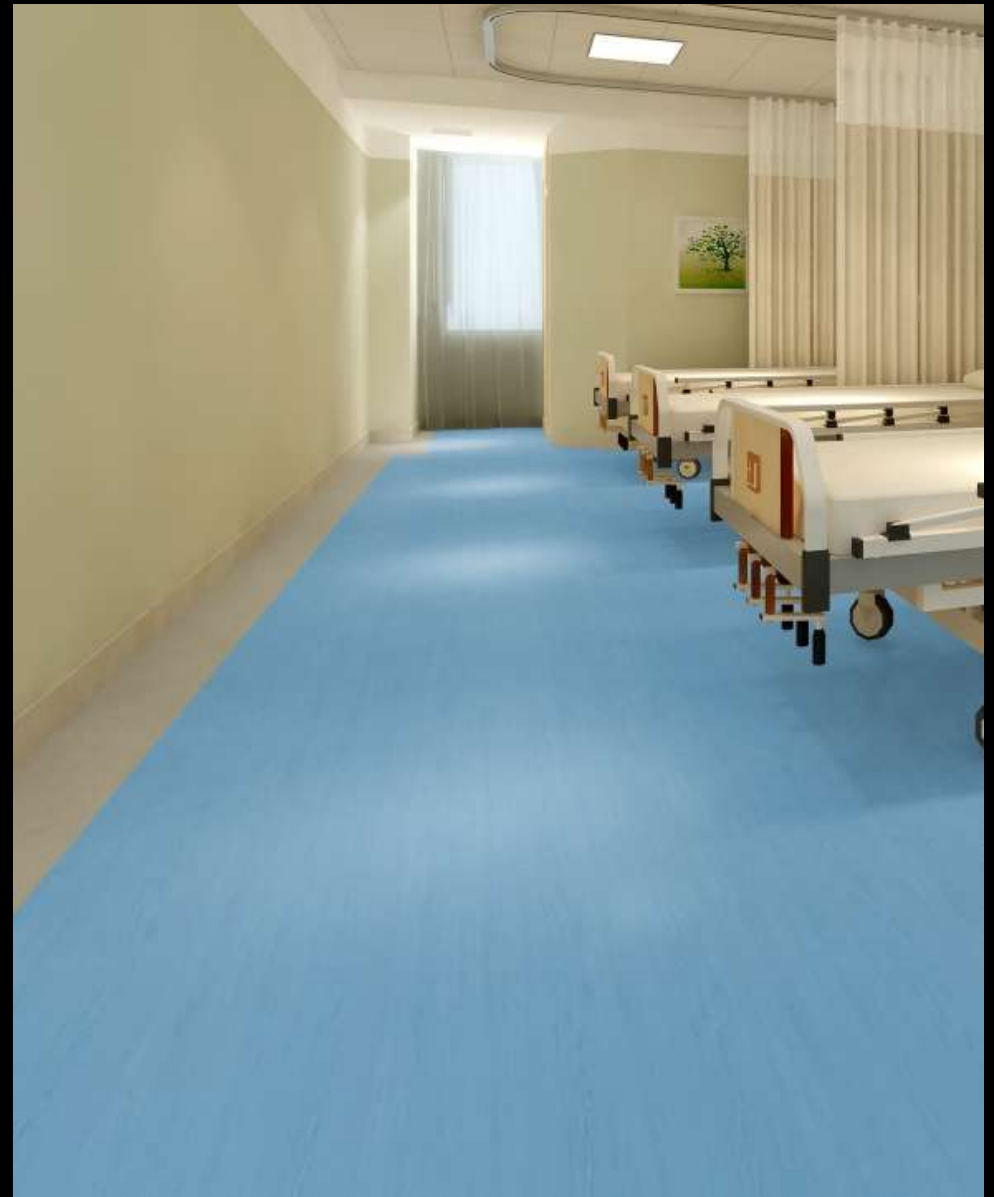

Homogeneous Flooring

Directional/Plain Roll Size: 20 x 2 mtr