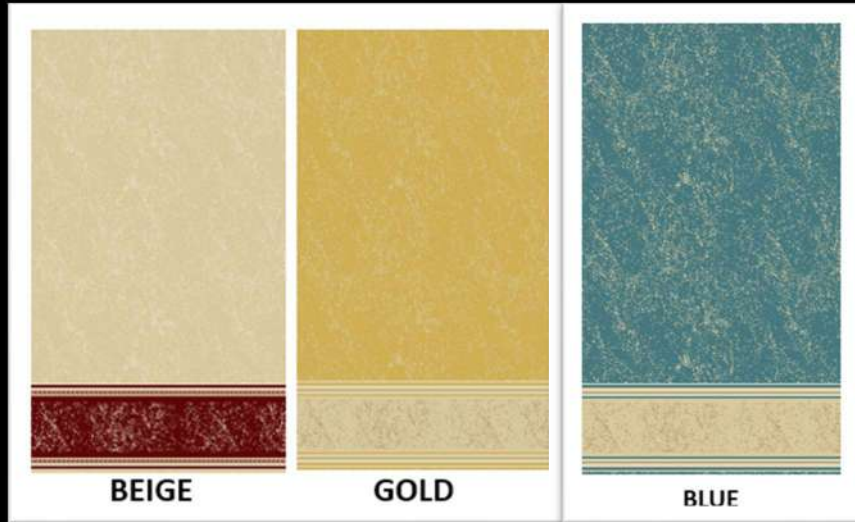

Mosque Carpets

AL IQRA

1 million points

Thickness: 16mm | Roll Size: 25x4 mtr