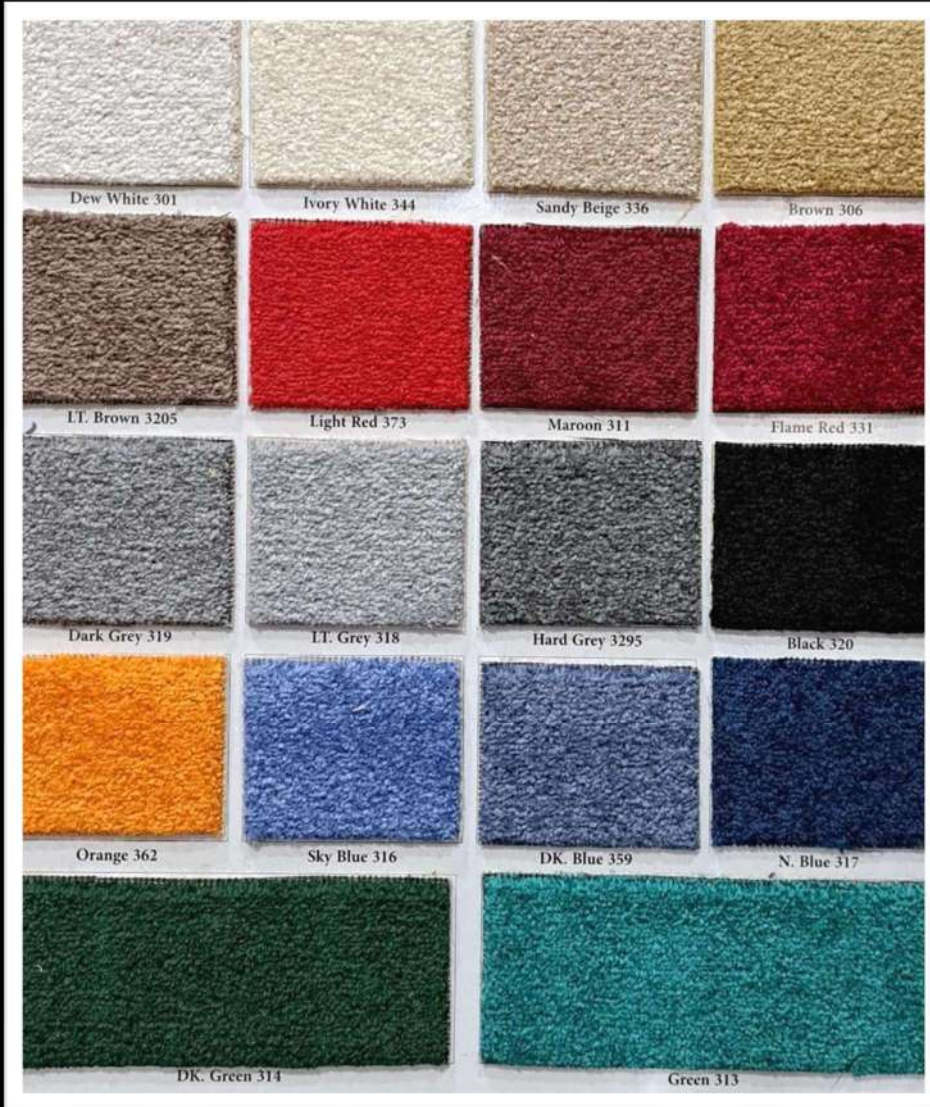

Plain Carpets

FLYBIRD Construction: Cut Pile | Thickness: 9mm | Roll Size: 30x3.66 mtr