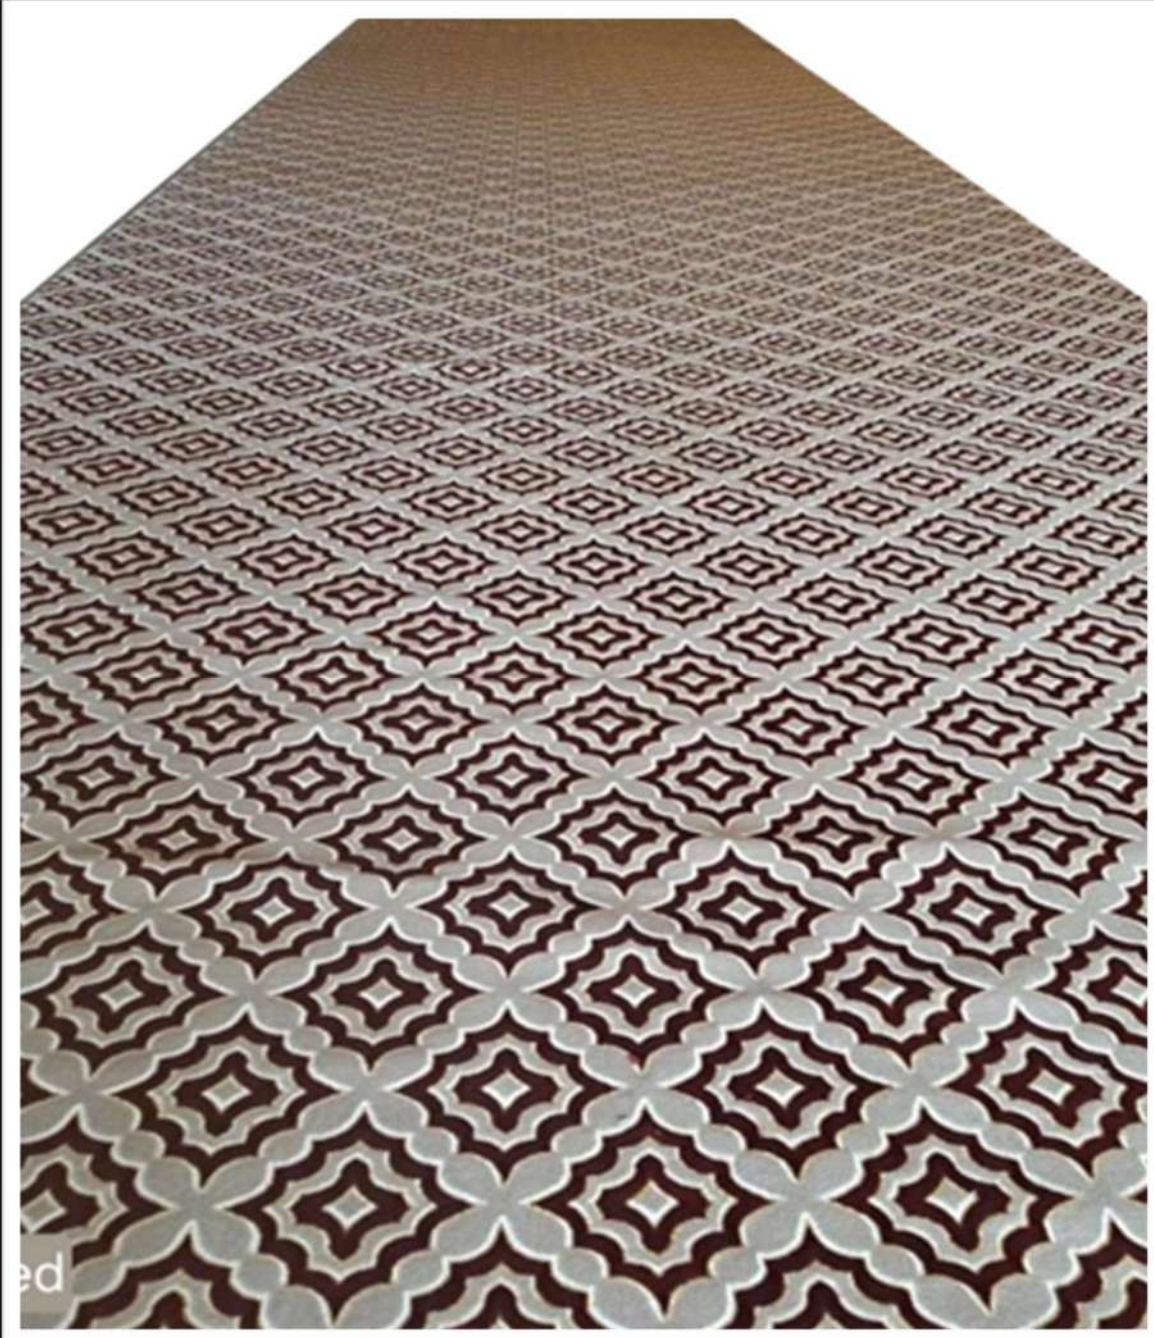

Design Carpets

EMERALD Thickness: 12mm | Roll Size: 25x4 mtr

BROWN

RED

BLUE

Design Carpets

DEEP NATURE Thickness: 12mm | Roll Size: 25x4 mtr

CREAM