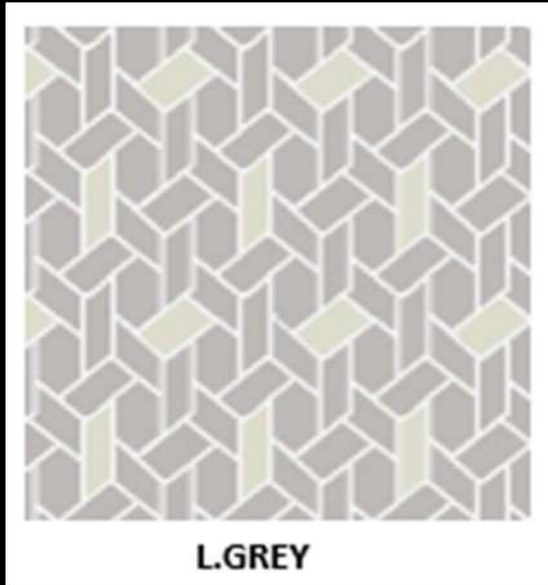

Design Carpets

RUBY Thickness: 13mm | Roll Size: 25x4 mtr