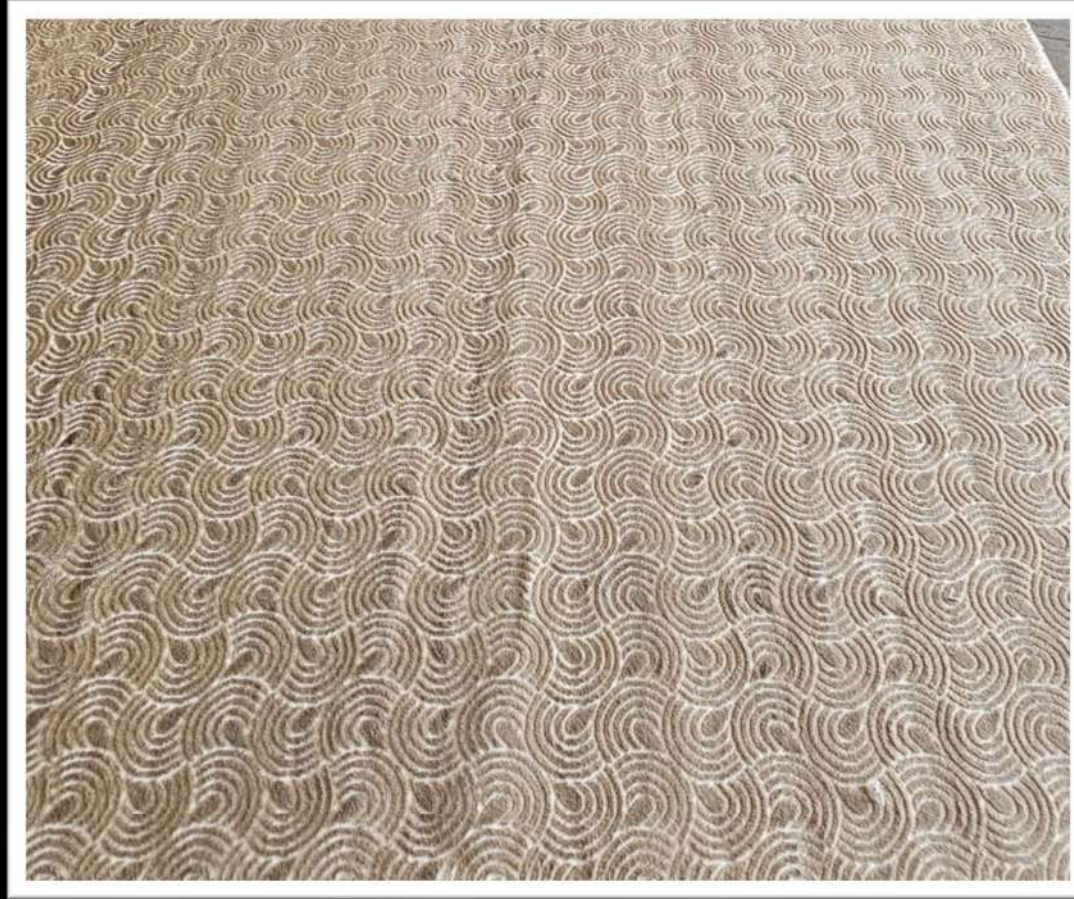

Design Carpets

HAVANA Thickness: 11mm | Roll Size: 25x4 mtr

Design Carpets

RUBY Thickness: 13mm | Roll Size: 25x4 mtr

Design Carpets

PEARL

Thickness: 13mm | Roll Size: 25x4 mtr

BLUE