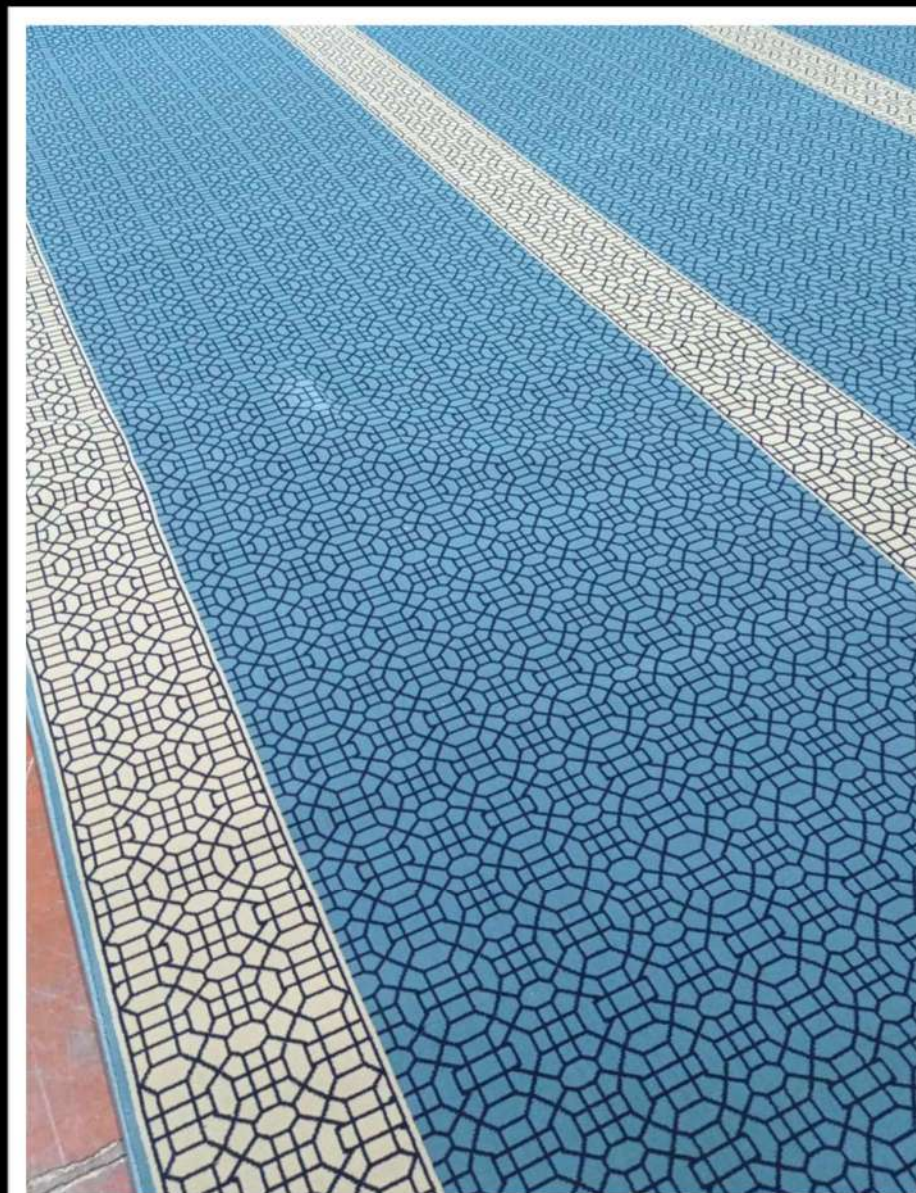

PRODUCT Mosque Carpets

AL MUMTAZ

1.25 million points

Thickness: 16mm | Roll Size: 25x4 mtr

PREMIUM
COLLECTION

***

NEW
ARRIVAL