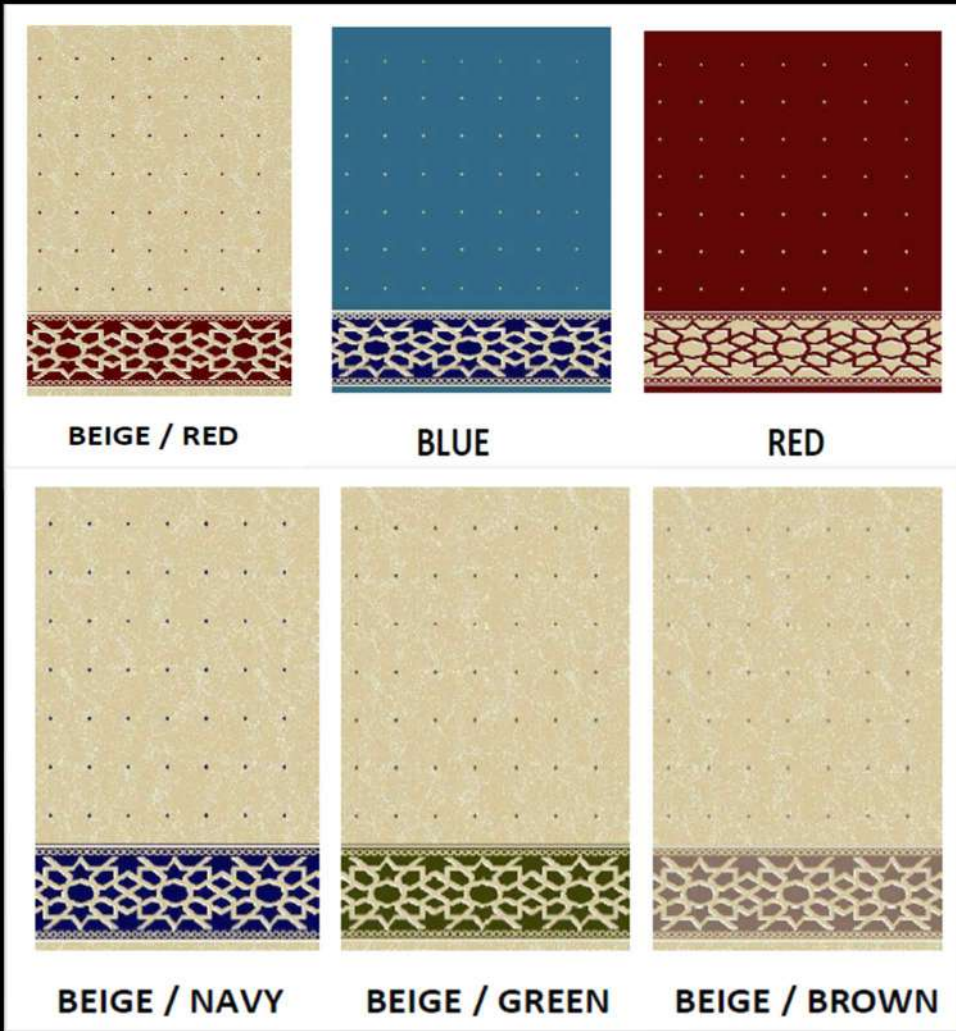

Mosque Carpets

AL MARJAN Thickness: 14mm | Roll Size: 25x4 mtr