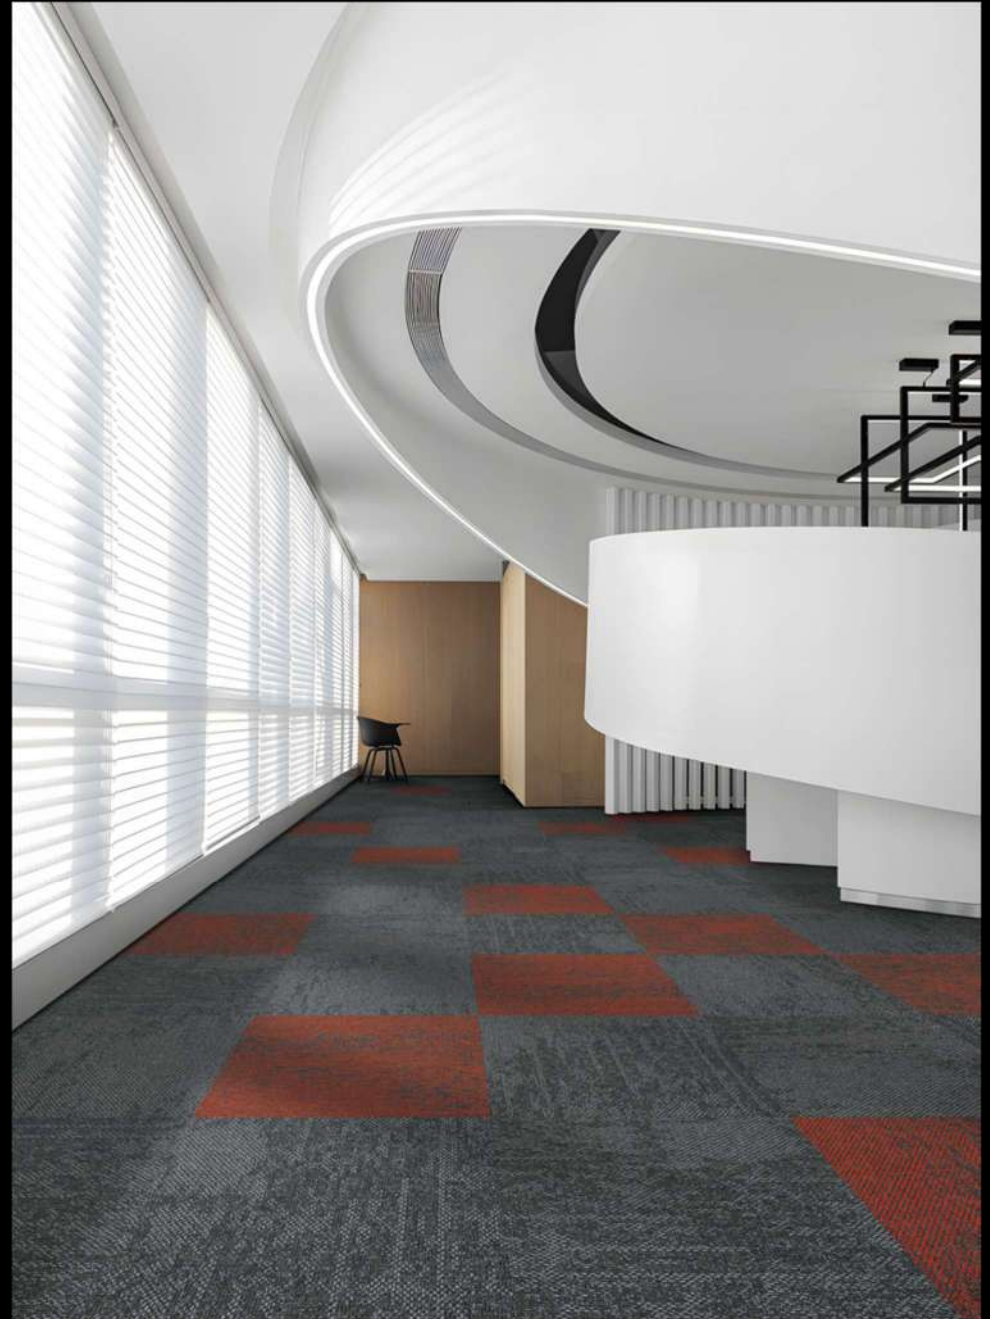

Carpet Tiles

EARTH Nylon-FR Tile Size: 50 x 50cm | Box Size: 20pcs / 5sqm