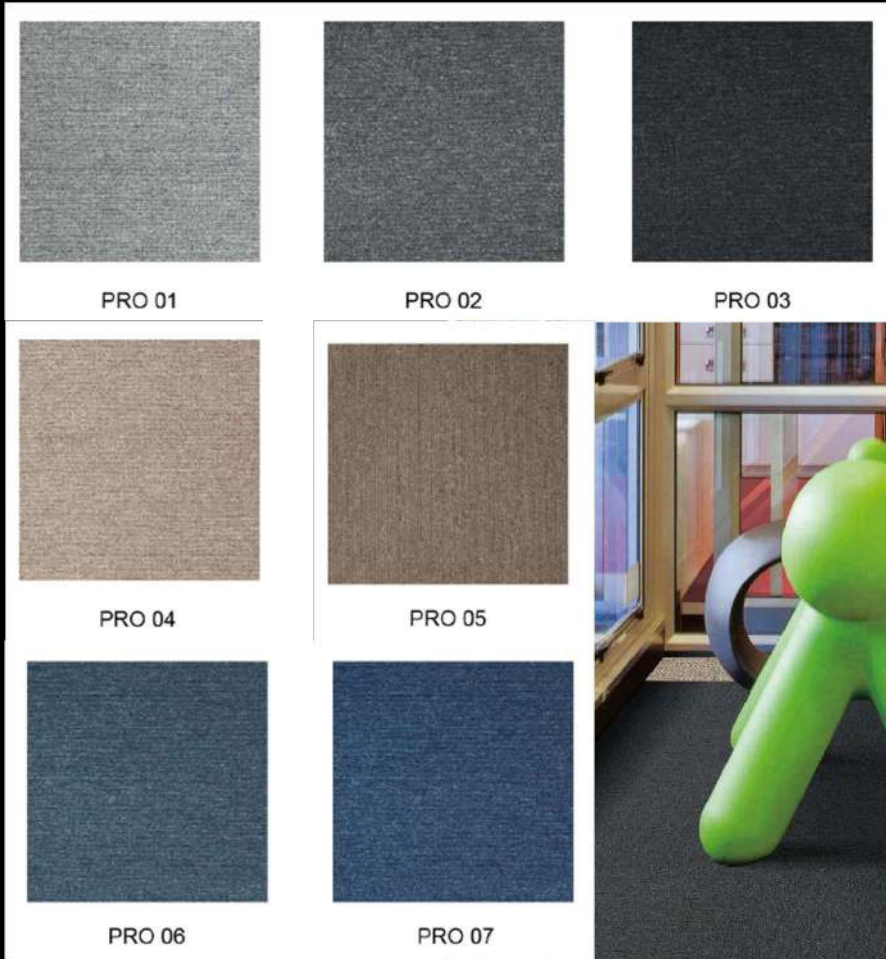

PRODUCT Carpet Tiles

PLAIN PRO **FR*** Tile Size: 50 x 50cm | Box Size: 20pcs / 5sqm

Launching Soon
in NOV/DEC 2025

**NEW
ARRIVAL**