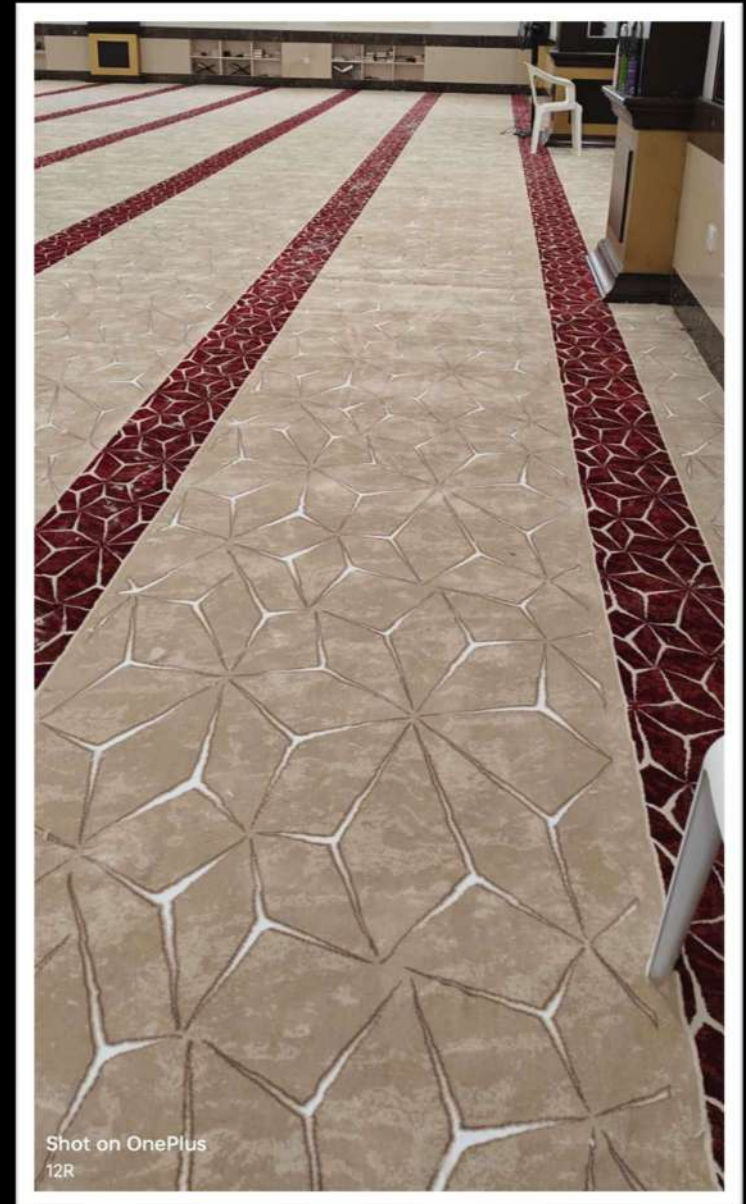

BLUE

RED

GREEN

Mosque Carpets

AL HARAMAIN 1 million points
Thickness: 16mm | Roll Size: 25x4 mtr

Mosque Carpets

AL IQRA

1 million points