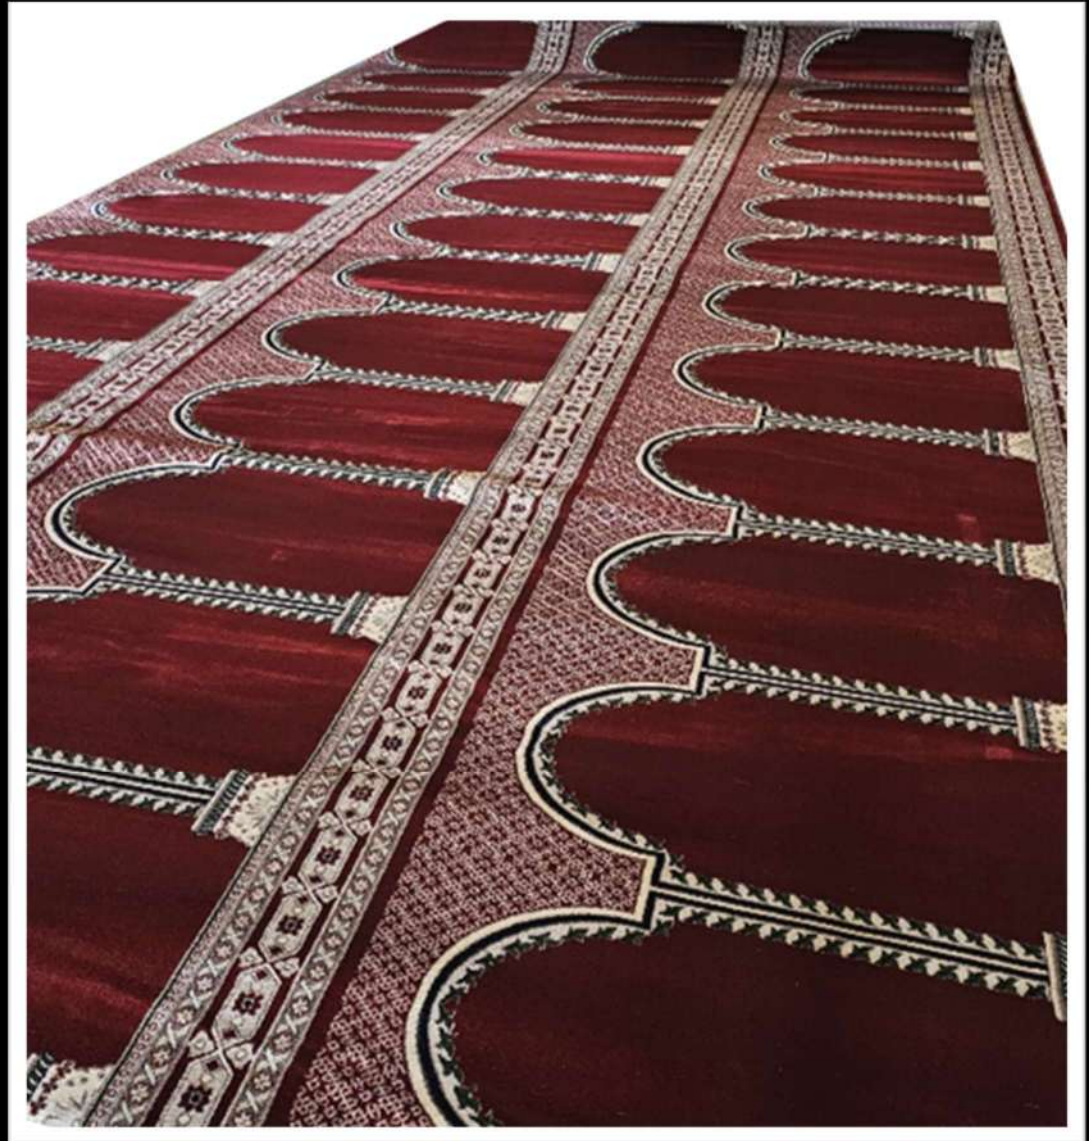

GREEN

AL MARWA

Thickness: 12mm |
Roll Size: 25x4 mtr

BEIGE

Mosque Carpets

AL GAZA Thickness: 12mm | Roll Size: 25x4 mtr

Mosque Carpets

AL SHA'AM Thickness: 12mm | Roll Size: 25x4 mtr