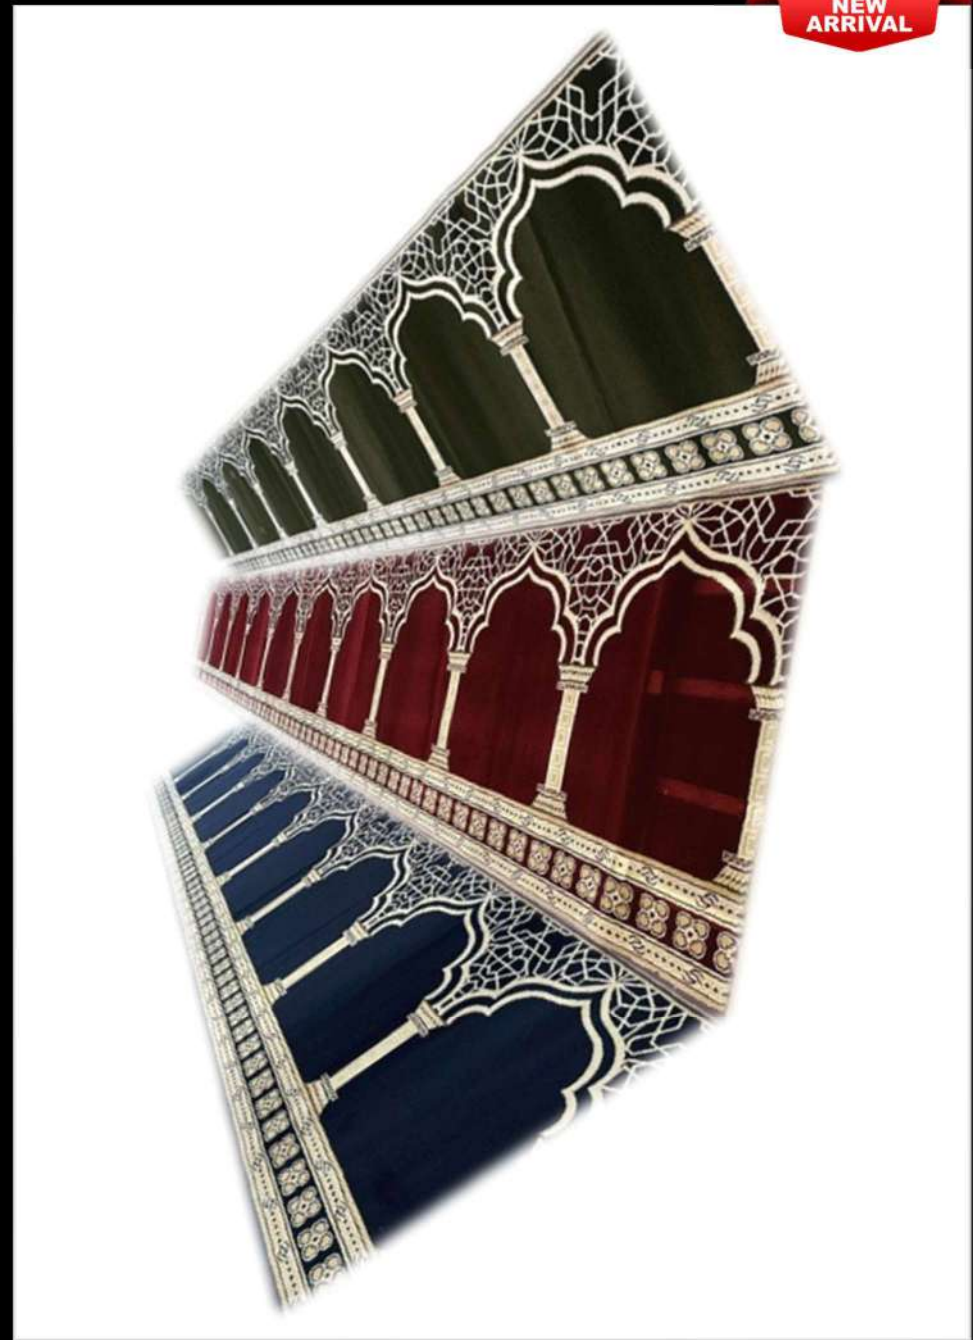

Mosque Carpets

AL SALAAM Thickness: 12mm | Roll Size: 25x4 mtr

Mosque Carpets

AL SHIRAZ

Single Saf rolls

Thickness: 12mm | Roll Size: 25x1.25 mtr

PRODUCT Sisal Carpets

100% Natural Sisal - Roll Size: 30x4 mtr