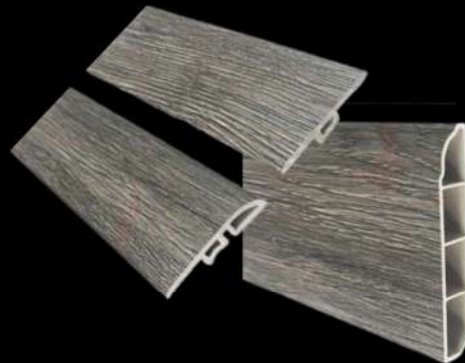

PE FOAM UNDERLAY (1 side Silver)

Thickness: 6, 8, 10, 12mm
Roll: 25 x 1 mtr

PARQUET FOAM UNDERLAY

Thickness: 2mm
Roll: 50 x 1 mtr

PRODUCT Accessories

CARPET TAPES

CARPET GLUE

VINYL GLUE

PLASTIC SHEETS

PVC WELDING RODS

SPC ACCESSORIES

ALUMINIUM PROFILES

PRODUCT Projects Floorings

AXMINSTER CARPETS

Material
80% Wool + 20% Nylon

Density
7x7 to 7x13