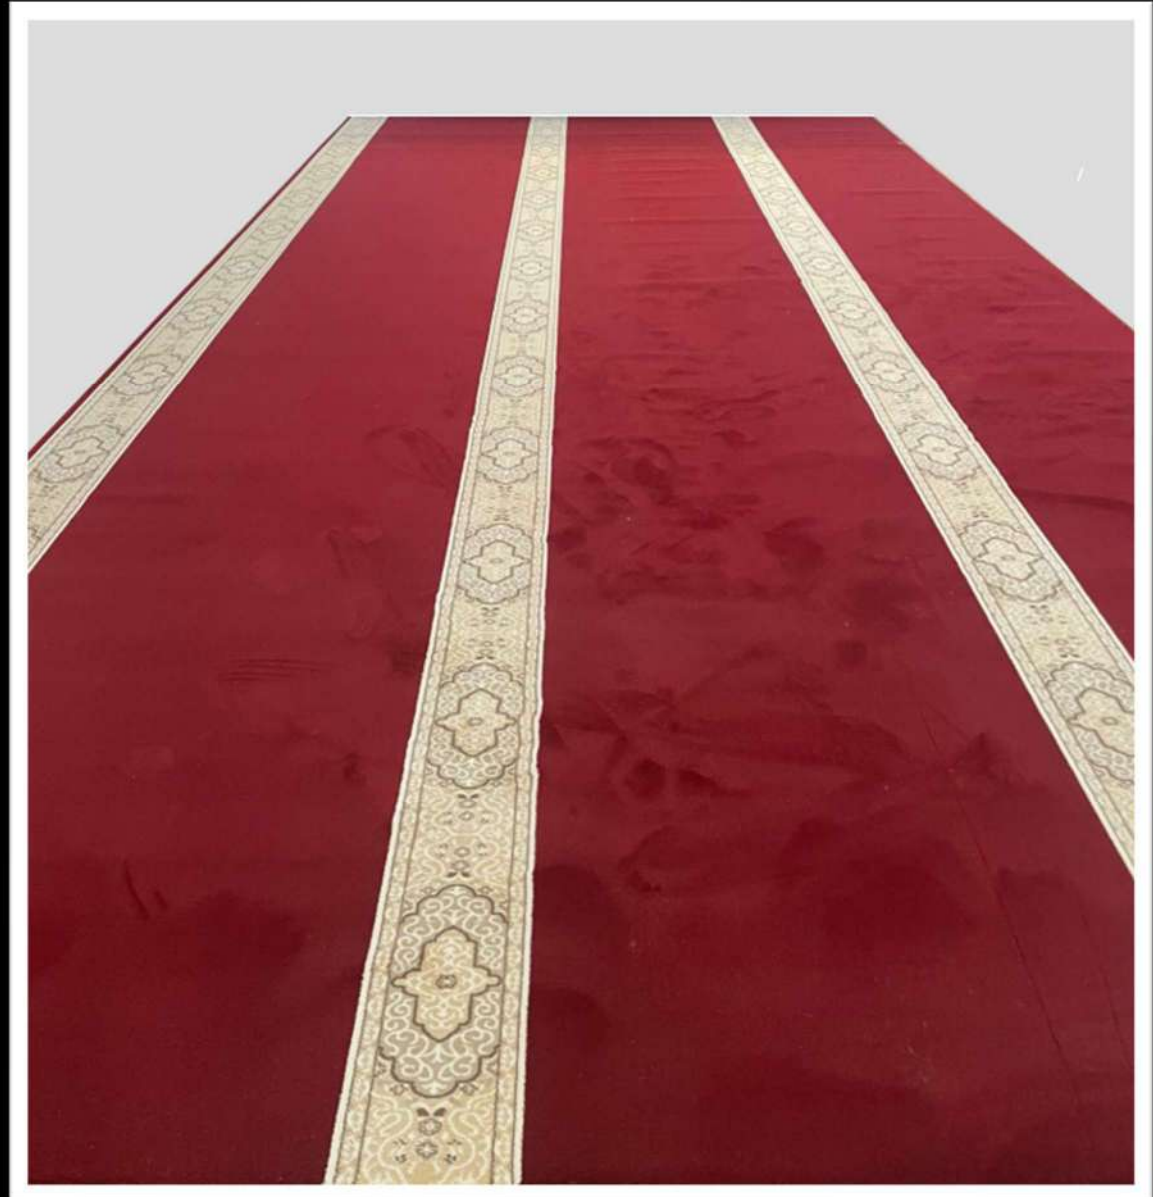

Thickness: 16mm | Roll Size: 25x4 mtr

Mosque Carpets

AL MAS Thickness: 14mm | Roll Size: 25x4 mtr

**NEW
ARRIVAL**

BEIGE

RED

GREEN

BLUE