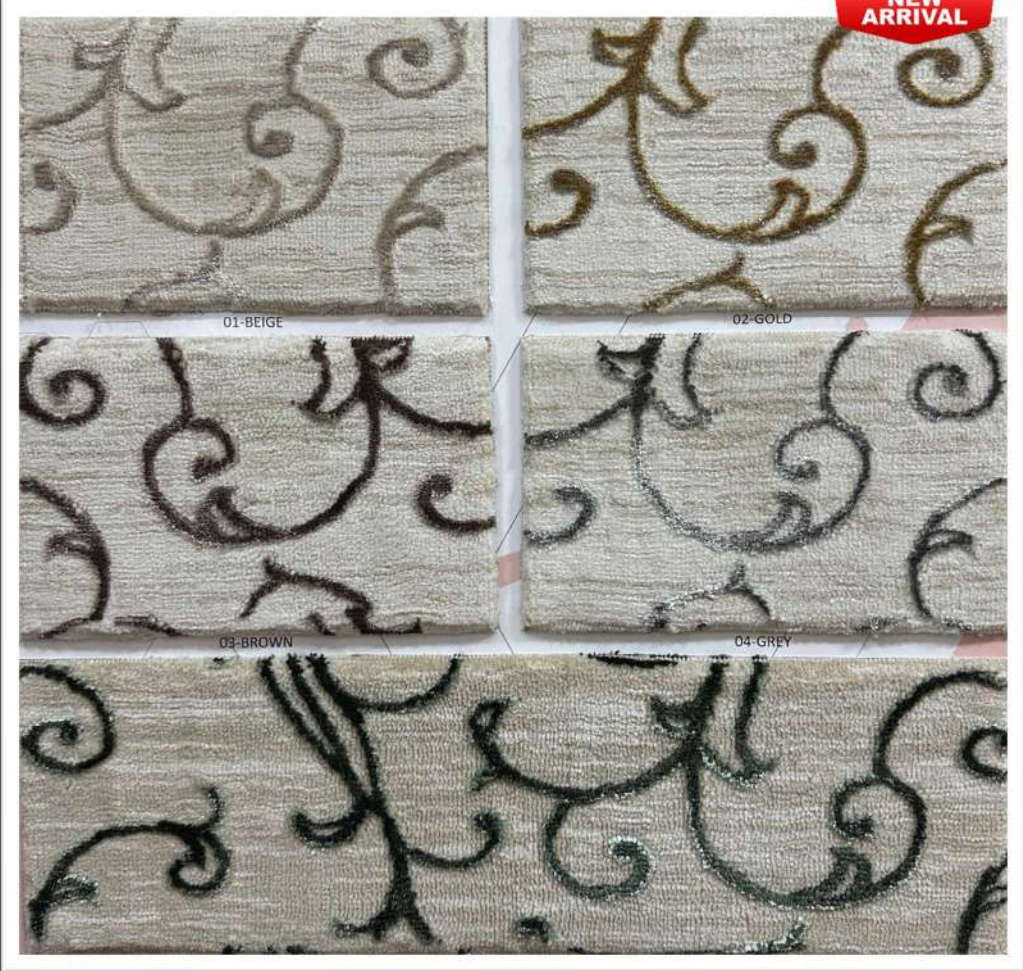

IVY Thickness: 12mm | Roll Size: 25x4 mtr

NEW ARRIVAL