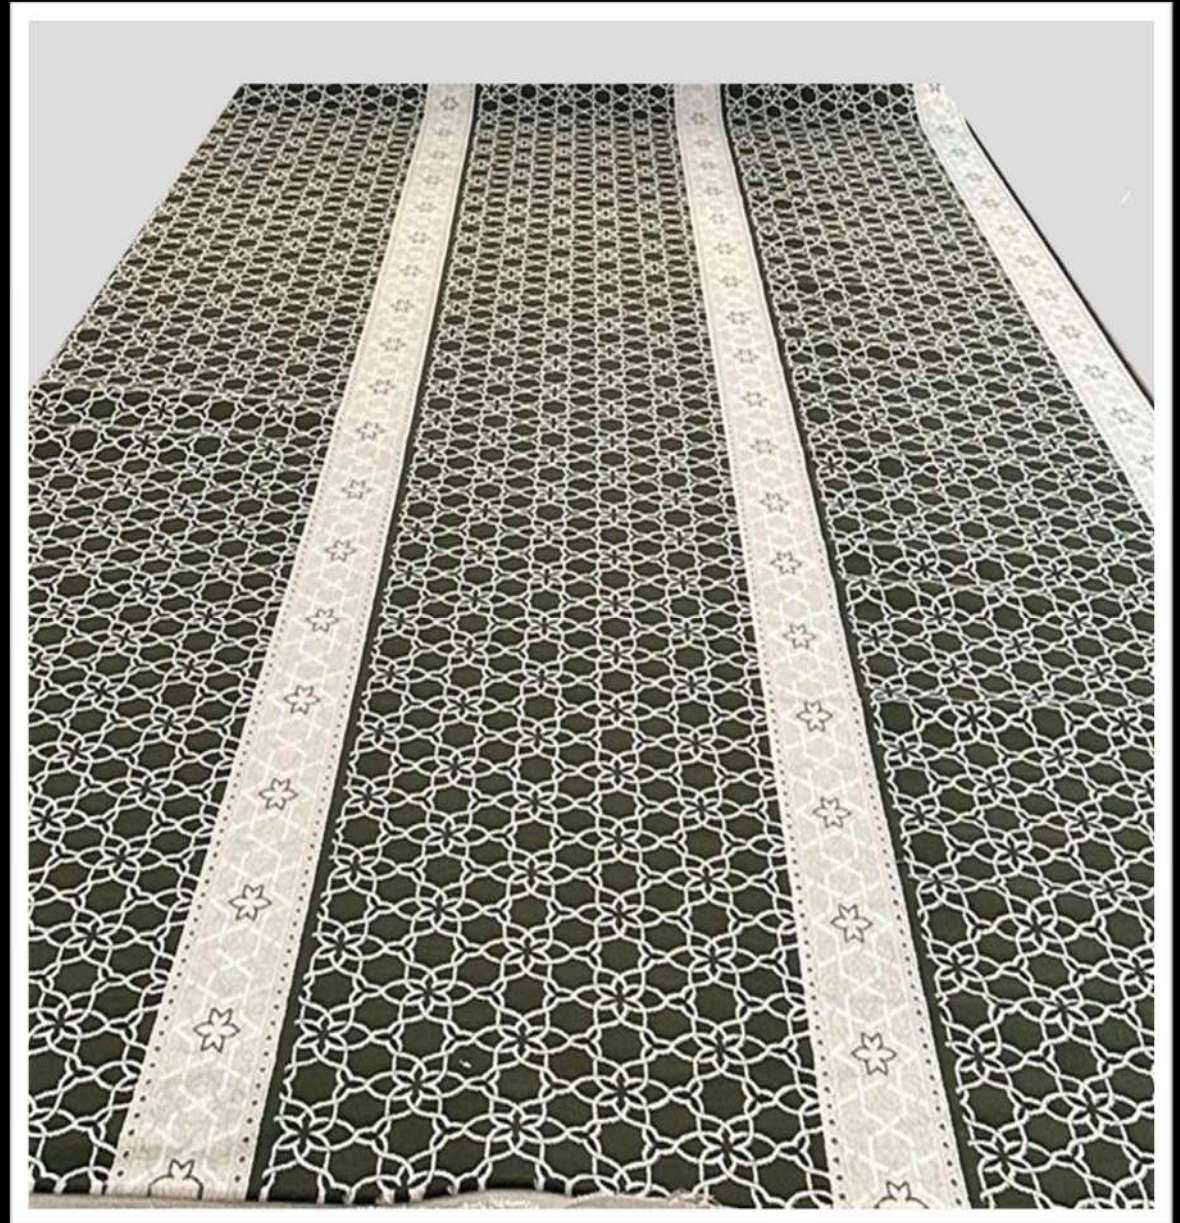

GREEN

AL MARWA

Thickness: 12mm |
Roll Size: 25x4 mtr

BEIGE

Mosque Carpets

AL GAZA Thickness: 12mm | Roll Size: 25x4 mtr

Mosque Carpets

AL SHA'AM Thickness: 12mm | Roll Size: 25x4 mtr