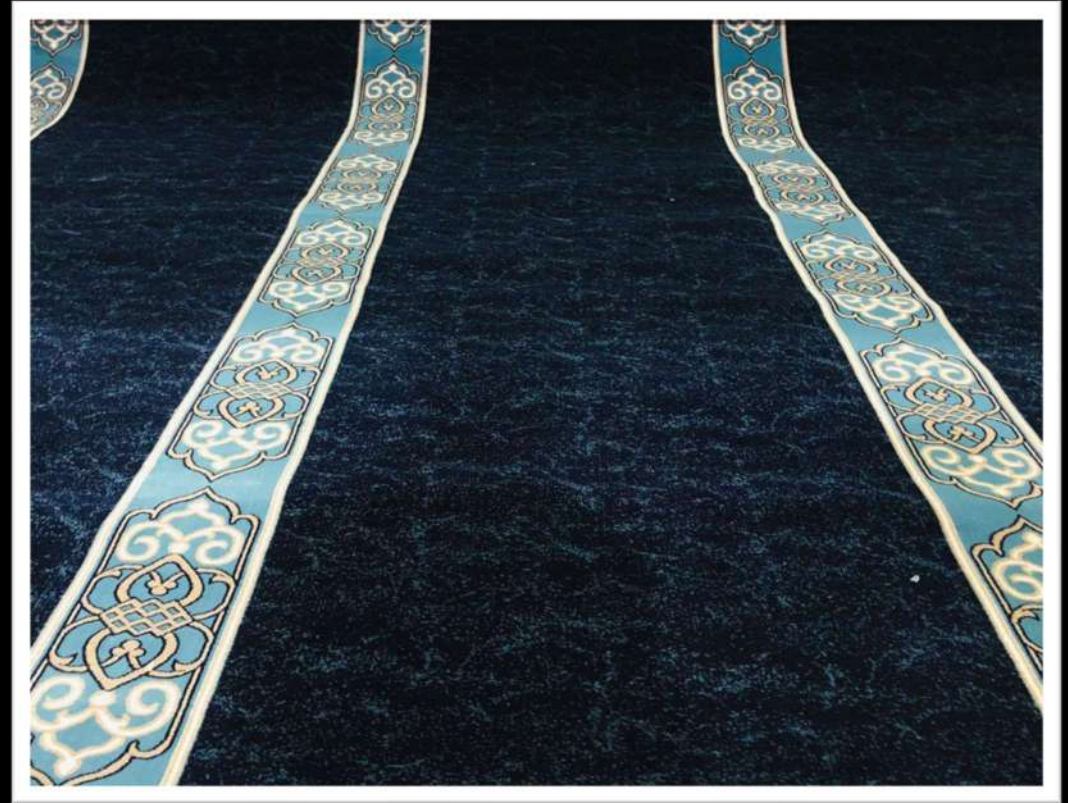

Mosque Carpets

AL ZAHRA Thickness: 14mm | Roll Size: 25x4 mtr