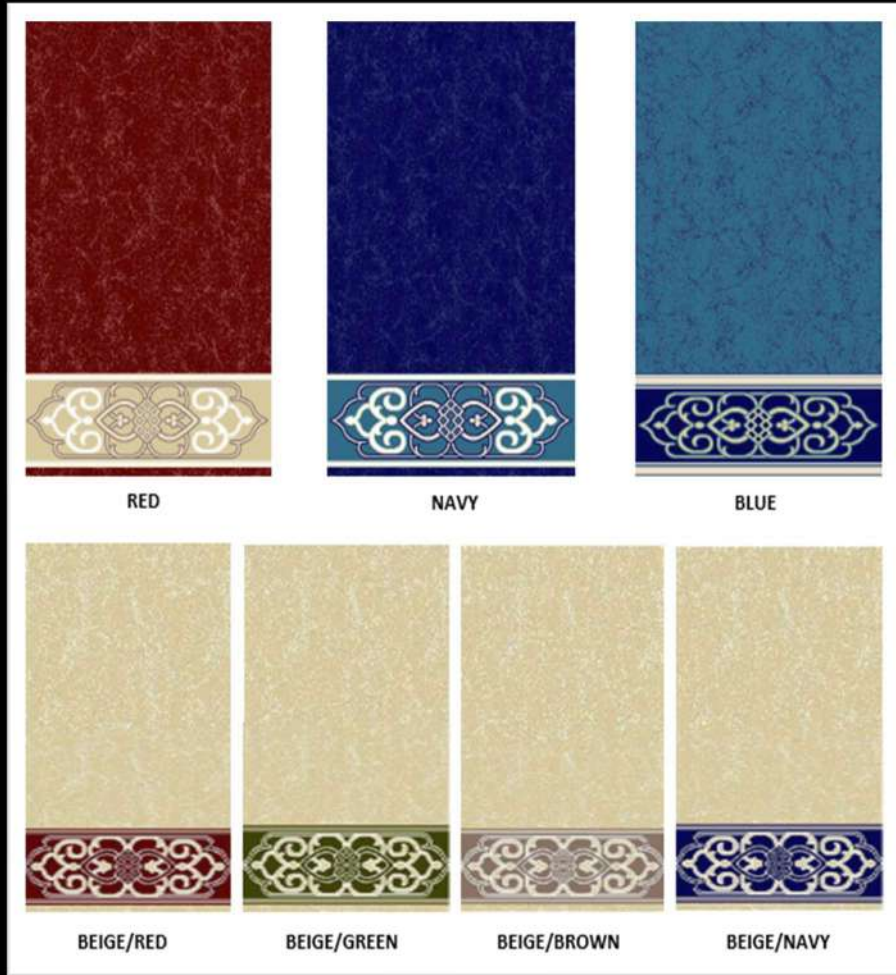

Mosque Carpets

AL ZAHRA Thickness: 14mm | Roll Size: 25x4 mtr