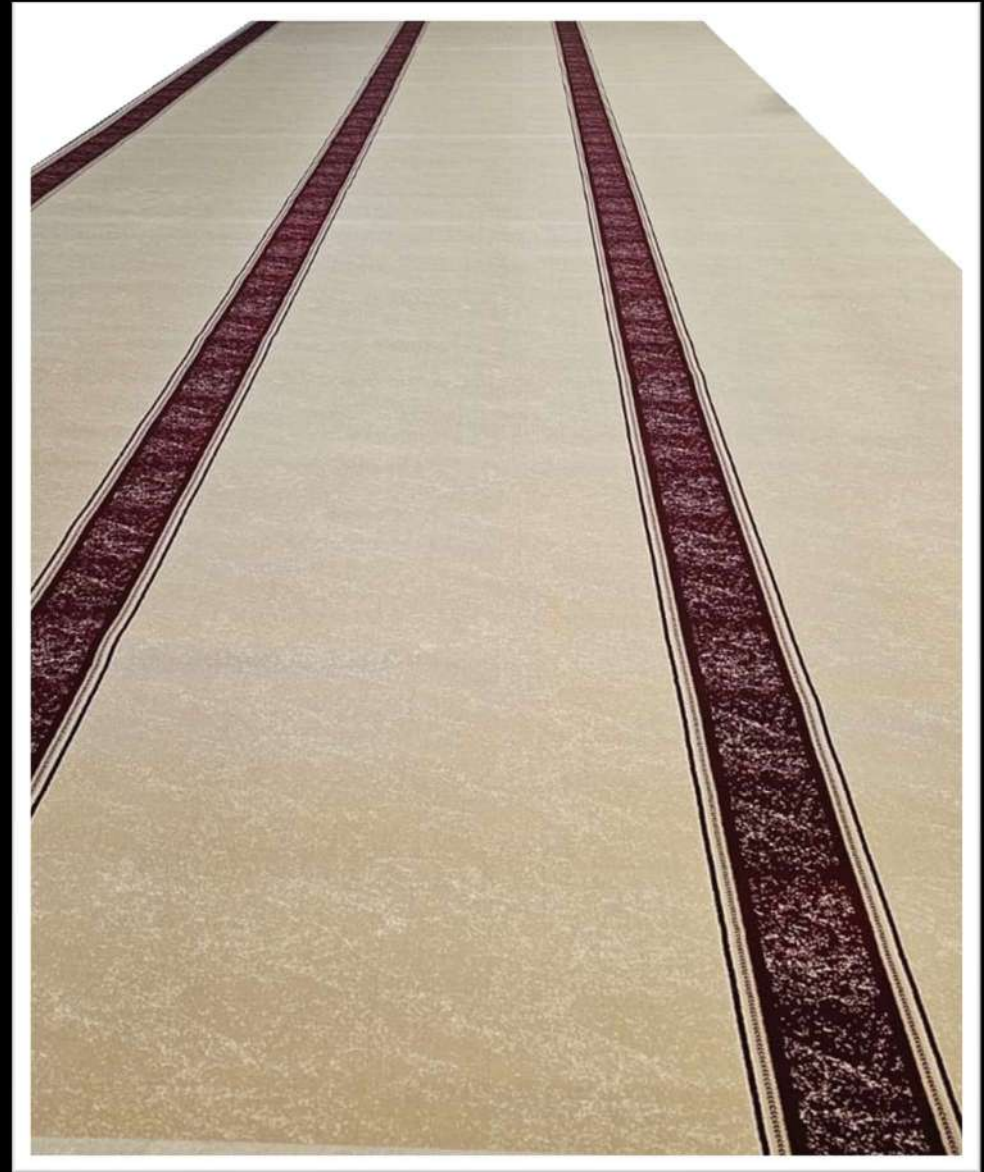

Mosque Carpets

AL IQRA

1 million points

Thickness: 16mm | Roll Size: 25x4 mtr