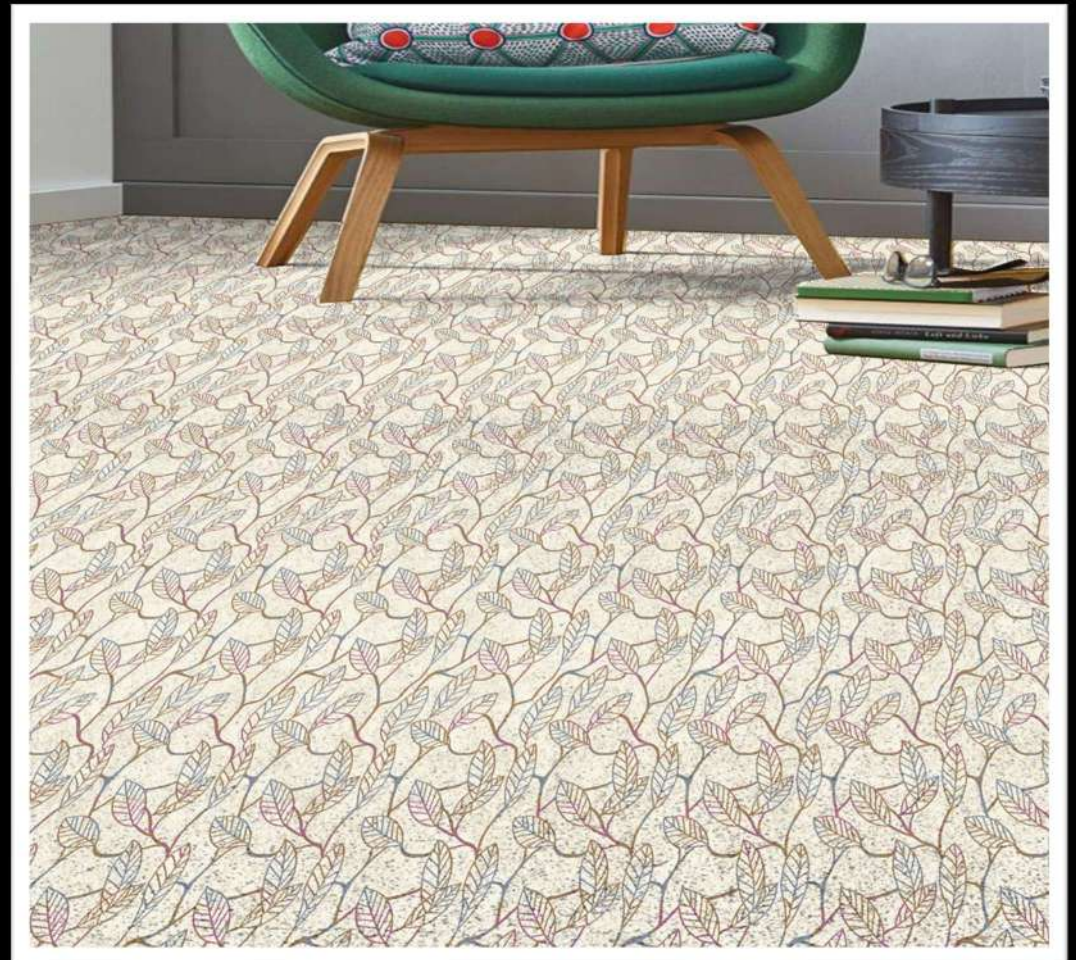

L.BEIGE

L.GREY

GREY

D.GREY

Design Carpets

FOREST Thickness: 12mm | Roll Size: 25x4 mtr

CREAM

L.BEIGE