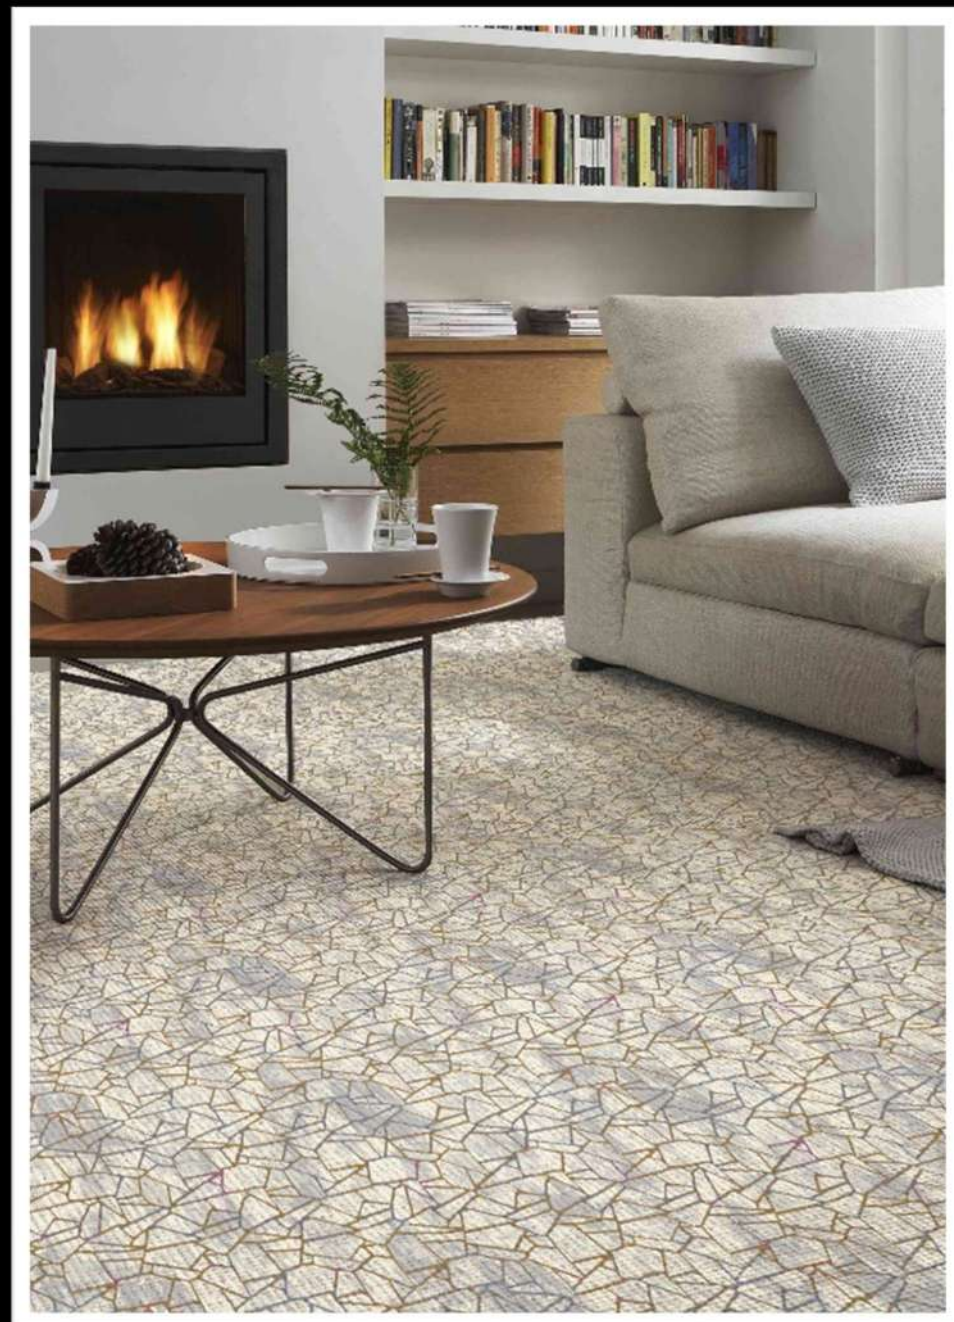

L.GREY

GREY

Design Carpets

OPERA Thickness: 12mm | Roll Size: 25x4 mtr

Design Carpets

SAN DIEGO Thickness: 12mm | Roll Size: 25x4 mtr

Design Carpets

FLORA Thickness: 14mm | Roll Size: 25x4 mtr