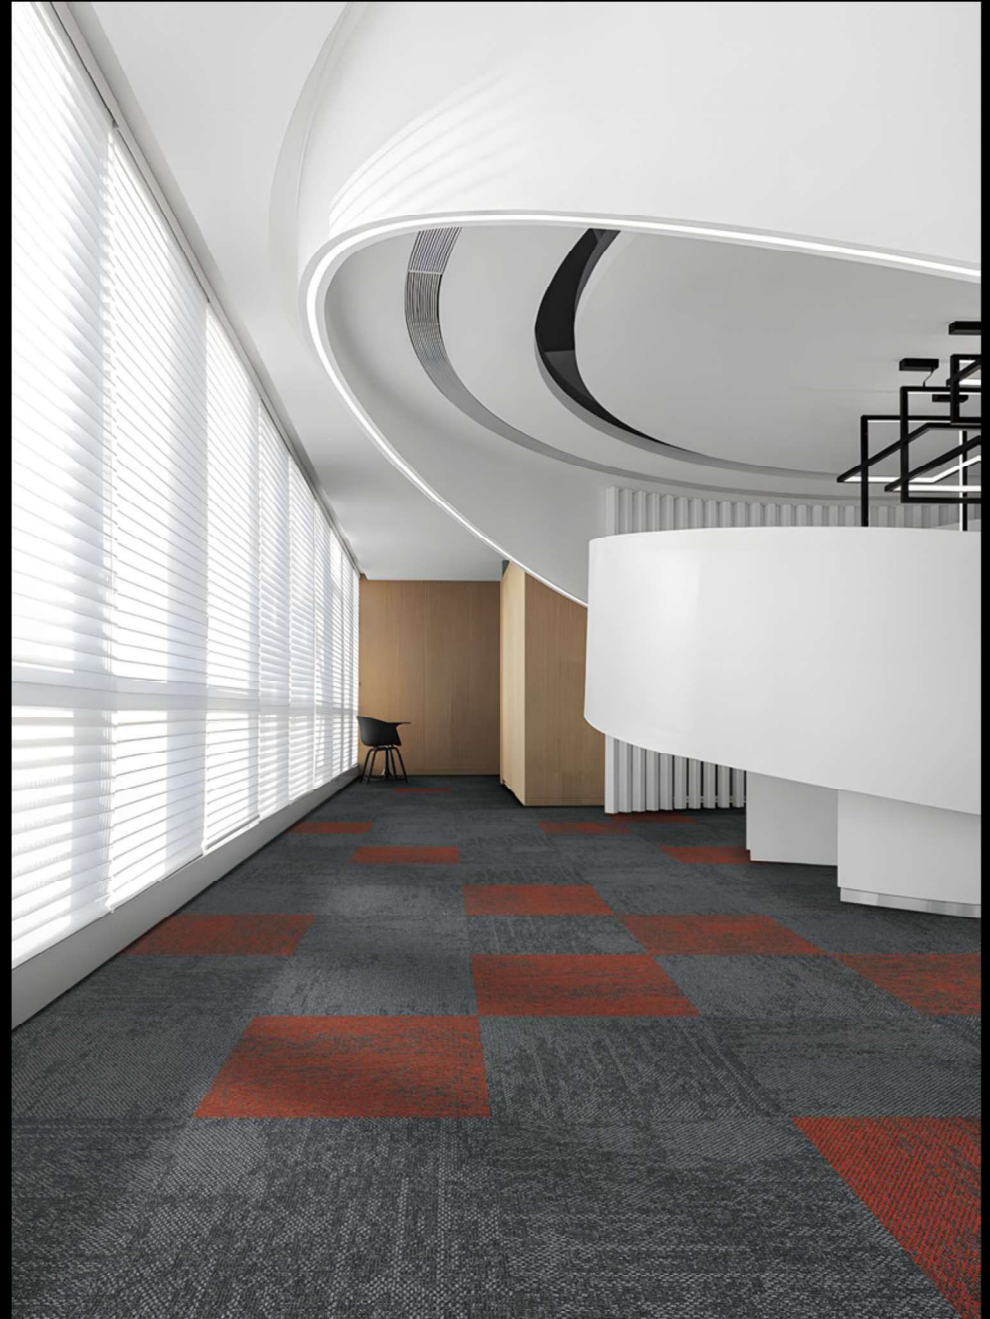

Carpet Tiles

EARTH Nylon-FR Tile Size: 50 x 50cm | Box Size: 20pcs / 5sqm