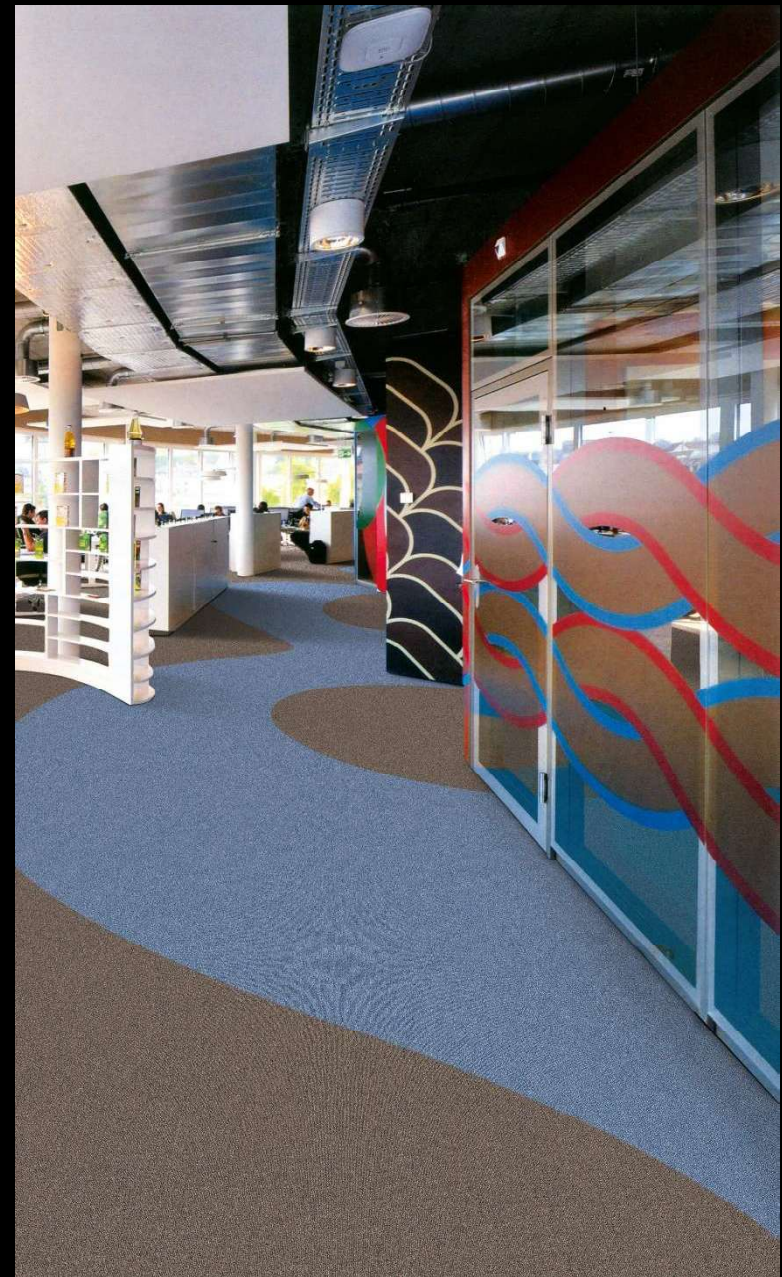

C - 02

C - 05

C - 07

C - 08

C - 09

C - 10

Carpet Tiles

SOLID Tile Size: 50 x 50cm | Box Size: 20pcs / 5sqm