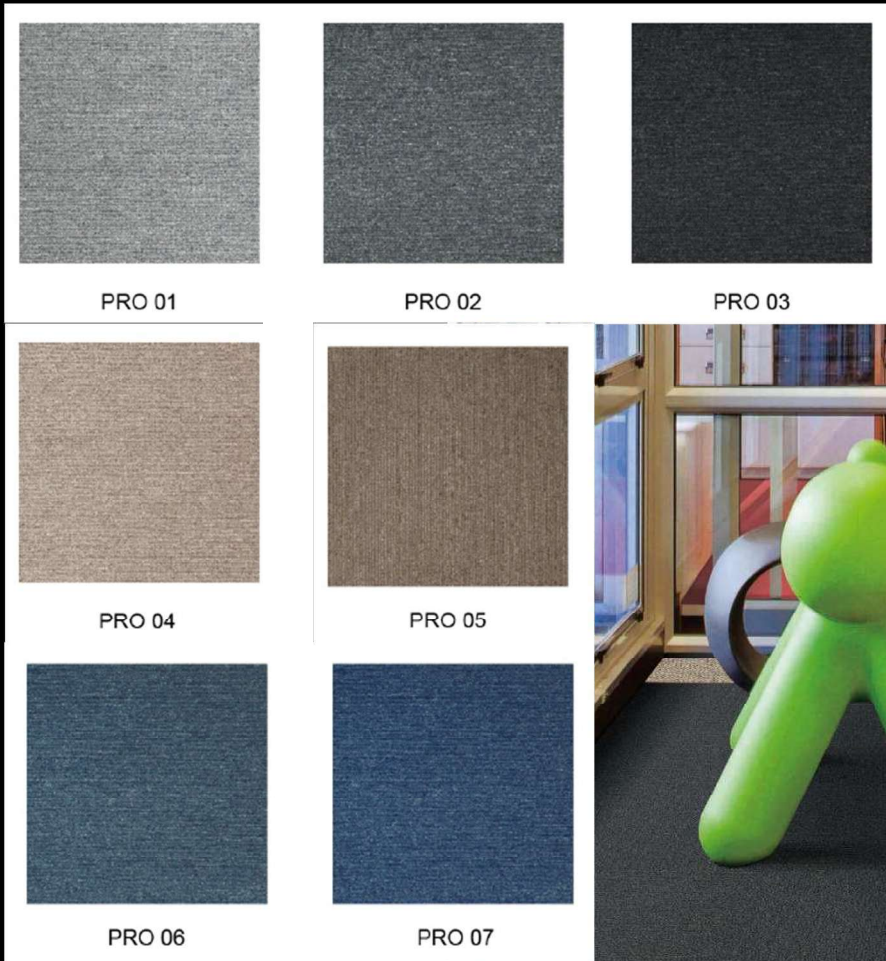

PRODUCT Carpet Tiles

PLAIN PRO **FR*** Tile Size: 50 x 50cm | Box Size: 20pcs / 5sqm

Launching Soon
in NOV/DEC 2025

**NEW
ARRIVAL**