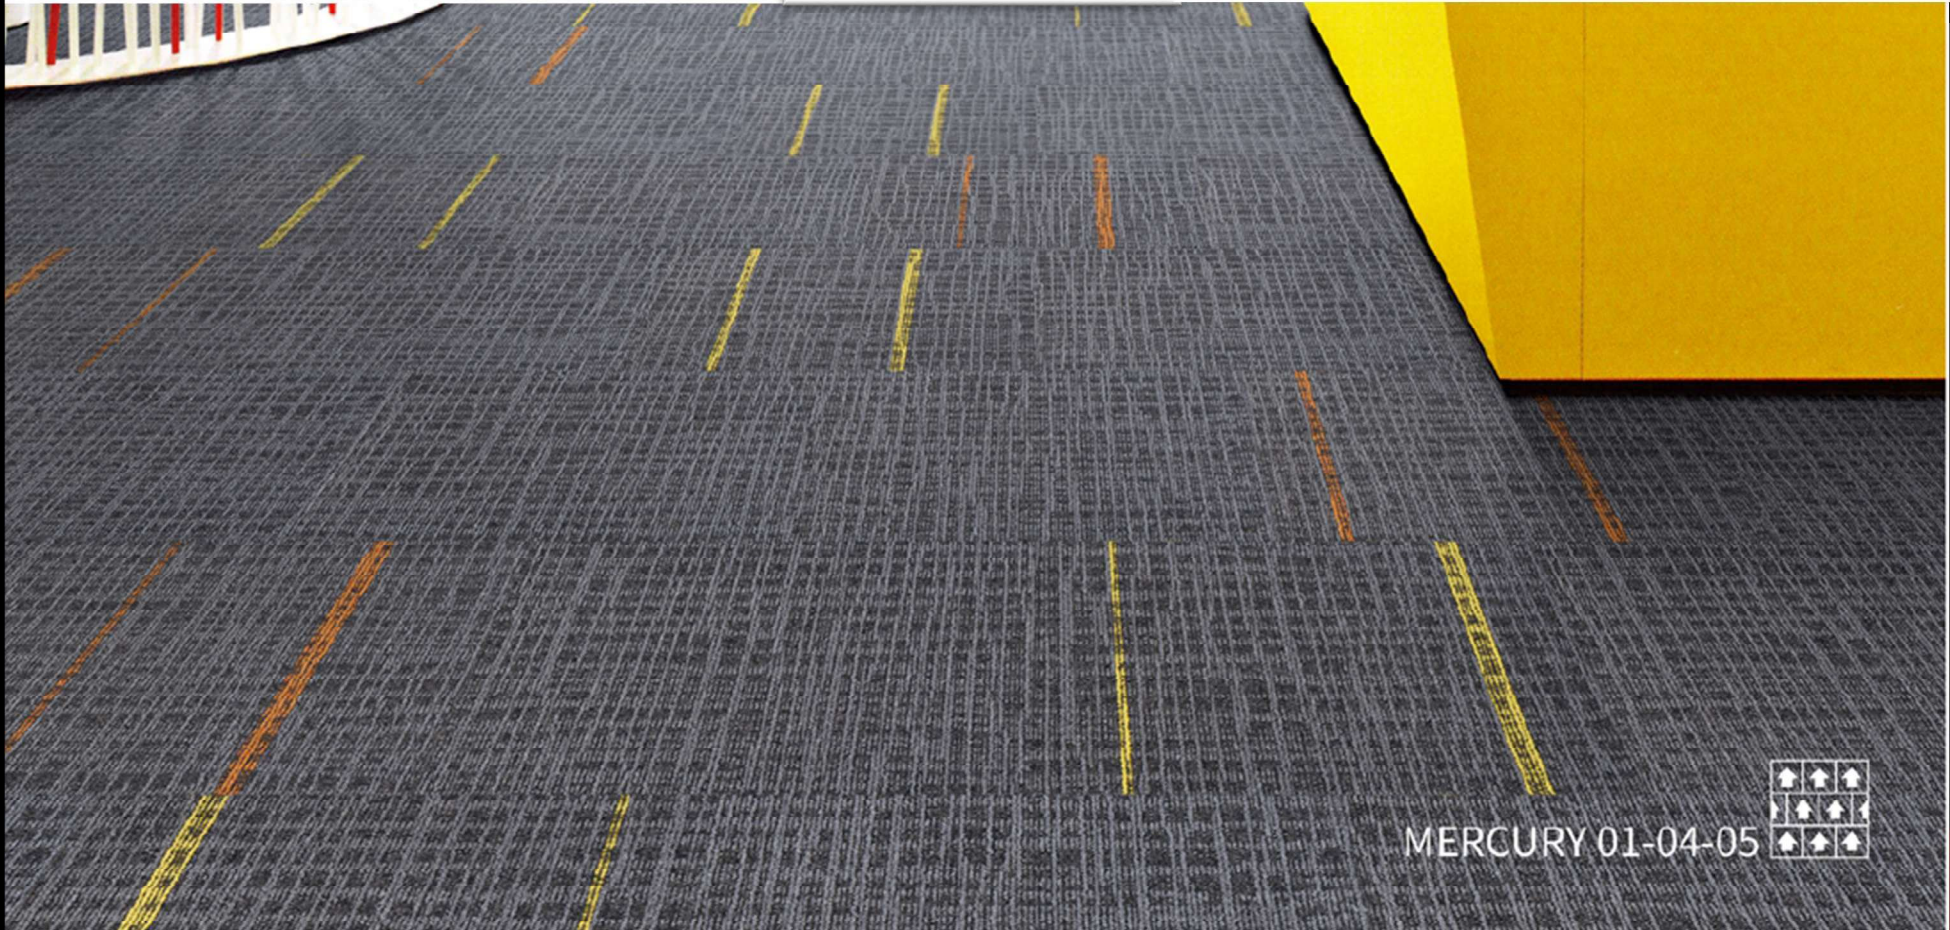

Carpet Tiles

MERCURY Nylon-FR Tile Size: 50 x 50cm | Box Size: 20pcs / 5sqm