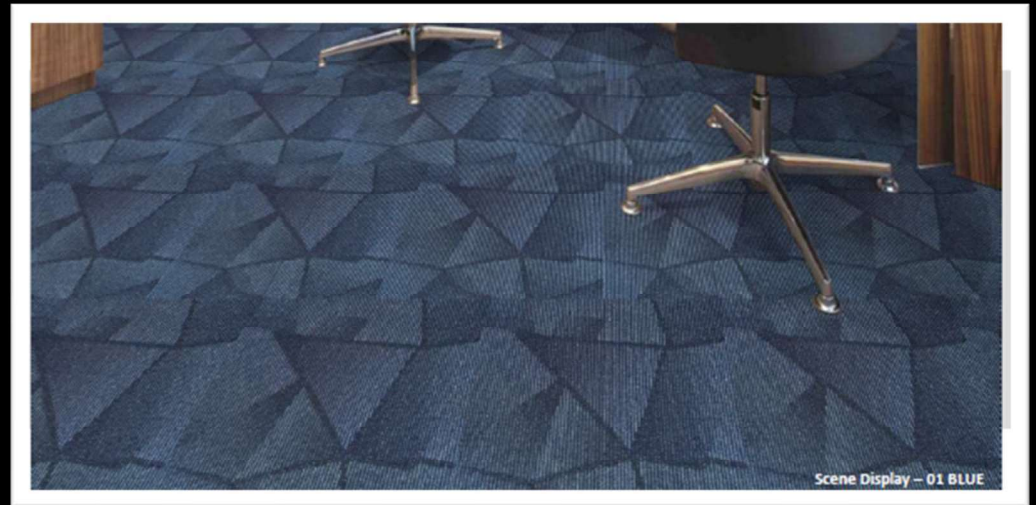

Carpet Tiles

JUPITER Tile Size: 50 x 50cm | Box Size: 20pcs / 5sqm