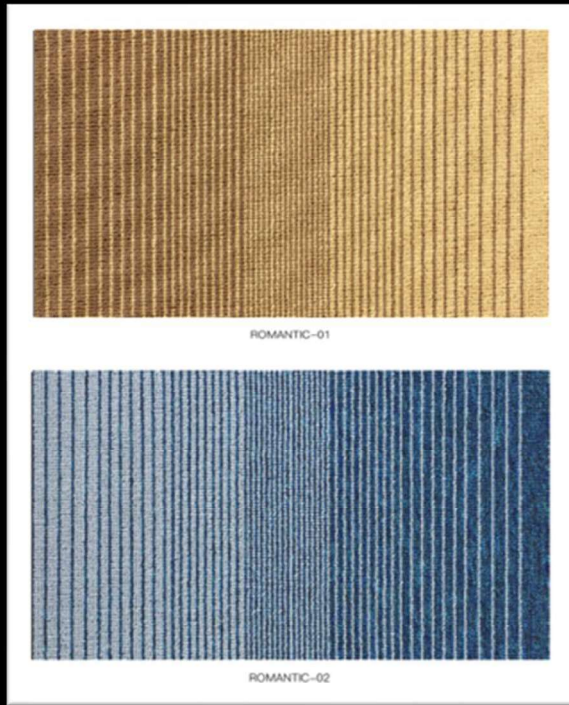

Carpet Tiles

ROMANTIC Tile Size: 50 x 50cm | Box Size: 20pcs / 5sqm