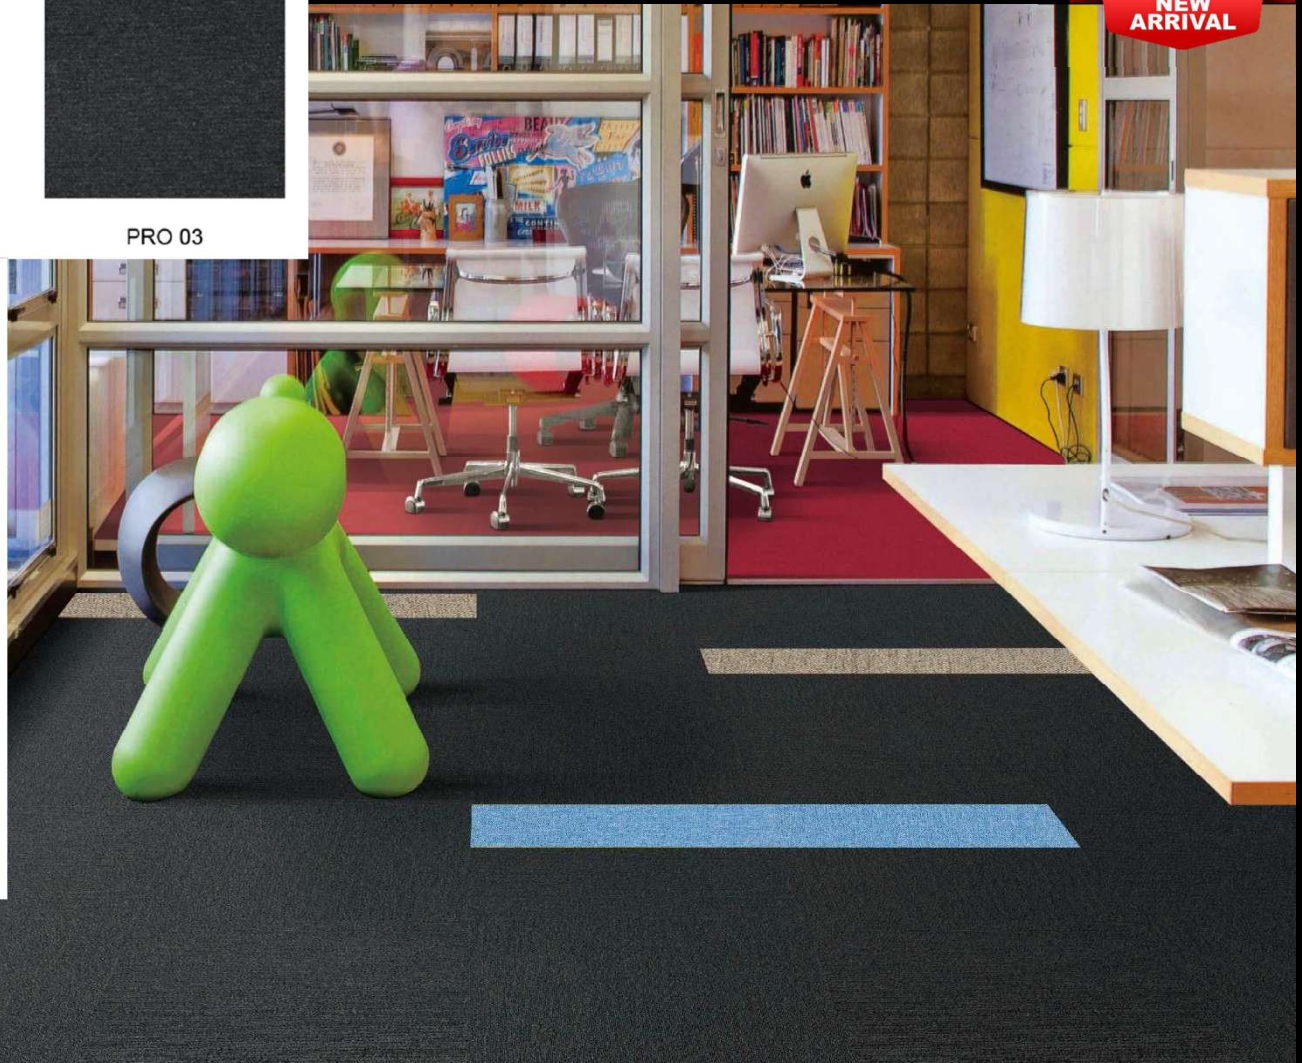

PRODUCT Carpet Tiles

PLAIN PRO **FR*** Tile Size: 50 x 50cm | Box Size: 20pcs / 5sqm

Launching Soon
in NOV/DEC 2025

**NEW
ARRIVAL**