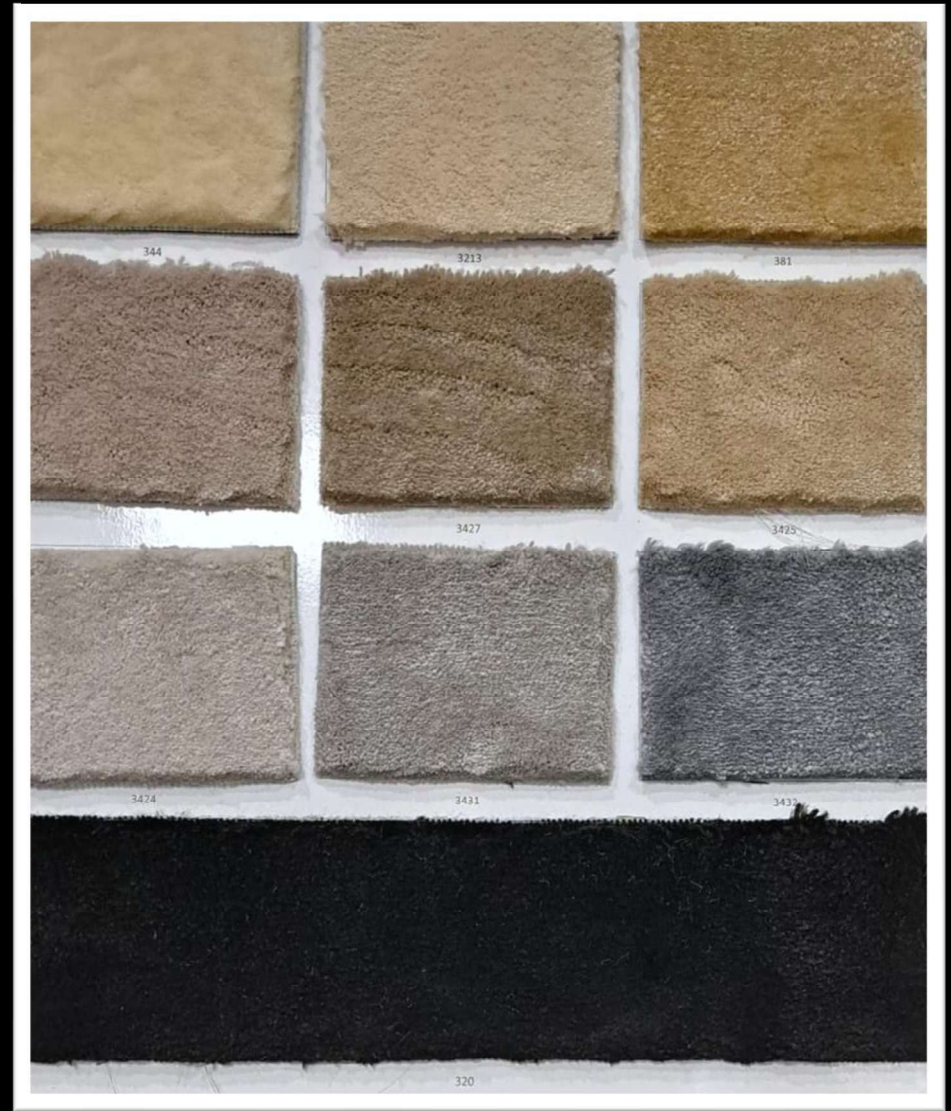

SENORA Construction: Cut Pile | Thickness: 18mm | Roll Size: 25x3.66 mtr