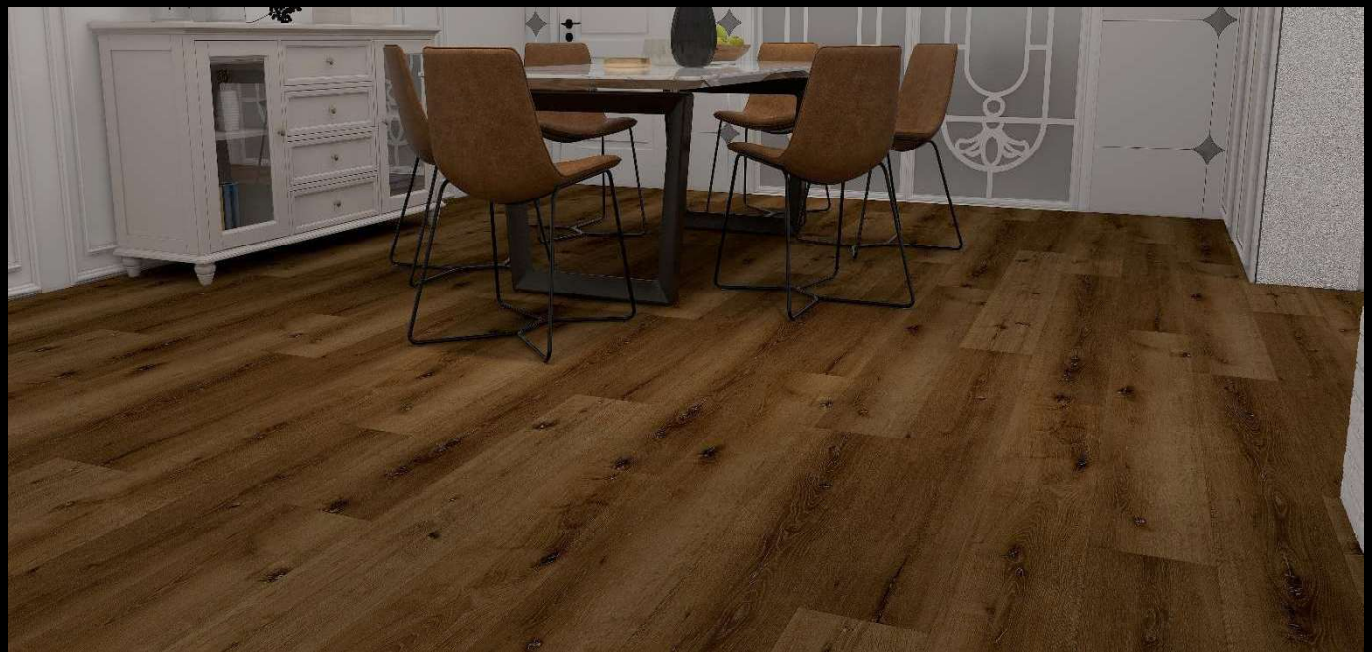

# PRODUCT SPC Flooring

SPC Herringbone Plank Size: 615x123x4mm+1mm IXPE | Box Size: 24pcs per box/ 1.815sqm per box

## SPC Flooring

SPC Series A Plank Size: 1220x180x4mm+1mm IXPE | Box Size: 10pcs per box/ 2.196sqm per box

## SPC Flooring

SPC Series B Plank Size: 1220x180x4mm+1mm IXPE | Box Size: 10pcs per box/ 2.196sqm per box

B1

B2

B3

B4

B5

B6

### SPC Series D

Plank Size: 1220x180x4mm | Box Size: 12pcs per box/ 2.6352sqm per box

in NOV/DEC 2025

**NEW  
ARRIVAL**

Launching Soon

SPC Flooring

SPC Series E **CONCRETE/STONE FINISH**

in NOV/DEC 2025